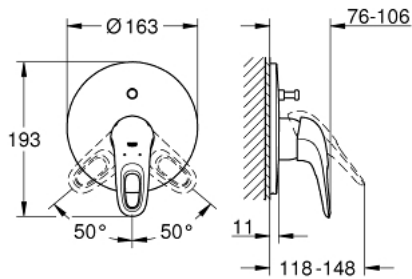

## 19 506 LS3 EUROSTYLE SINGLE-LEVER BATH MIXER

### PRODUCT DESCRIPTION

- Colour: moon white/chrome
- set for final installation for
- 33 961 000, 33 963 000, 33 965 000
- without concealed body
- loop metal lever
- GROHE LongLife finish
- GROHE FastFixation covered fixation
- automatic diverter: bath/shower
- escutcheon and shaft sealing
- metal wall escutcheon