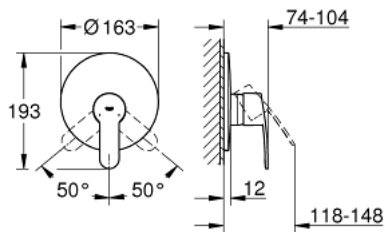

19 507 002 EUROSTYLE COSMOPOLITAN SINGLE-LEVER SHOWER MIXER

PRODUCT DESCRIPTION

- Colour: chrome
- trim set for use with rough-in box 33 963 001, 33 964 001, 33 965 001
- without concealed body
- metal lever
- GROHE LongLife finish
- escutcheon- and shaft-sealing
- wall escutcheon
- covered fixing

19 507 002 EUROSTYLE COSMOPOLITAN SINGLE-LEVER SHOWER MIXER

SPARE PARTS, December 2015 – now

- 1: Lever (Spare part-nr. 46752000)
- 2: Escutcheon (Spare part-nr. 46904000)
- 3: Shield (Spare part-nr. 02693000)
- 4: Temperature limiter (Spare part-nr. 46308000)*
- 5: Extension set (Spare part-nr. 46191000)*
- 6: Extension set (Spare part-nr. 46343000)*