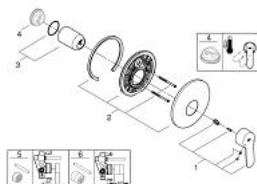

19 507 002 EUROSTYLE COSMOPOLITAN SINGLE-LEVER SHOWER MIXER

PRODUCT DESCRIPTION

- Colour: chrome
- trim set for use with rough-in box 33 963 001, 33 964 001, 33 965 001
- without concealed body
- metal lever
- GROHE LongLife finish
- escutcheon- and shaft-sealing
- wall escutcheon
- covered fixing

19 507 002 EUROSTYLE COSMOPOLITAN SINGLE-LEVER SHOWER MIXER

SPARE PARTS, December 2015 – now

- 1: Lever (Spare part-nr. 46752000)
- 2: Escutcheon (Spare part-nr. 46904000)
- 3: Shield (Spare part-nr. 02693000)
- 4: Temperature limiter (Spare part-nr. 46308000)*
- 5: Extension set (Spare part-nr. 46191000)*
- 6: Extension set (Spare part-nr. 46343000)*