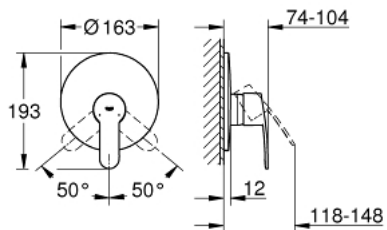

19 507 002 EUROSTYLE COSMOPOLITAN SINGLE-LEVER SHOWER MIXER

PRODUCT DESCRIPTION

- Colour: chrome
- trim set for use with rough-in box 33 963 001, 33 964 001, 33 965 001
- without concealed body
- metal lever
- GROHE LongLife finish
- escutcheon and shaft sealing
- wall escutcheon
- covered fixing

19 507 002 EUROSTYLE COSMOPOLITAN SINGLE-LEVER SHOWER MIXER

SPARE PARTS, 12月 2015 – now

- 1: Lever (Spare part-nr. 46752000)
- 2: Escutcheon (Spare part-nr. 46904000)
- 3: Cap (Spare part-nr. 02693000)
- 4: Temperature limiter (Spare part-nr. 46308000)*
- 5: Extension set (Spare part-nr. 46191000)*
- 6: Extension set (Spare part-nr. 46343000)*