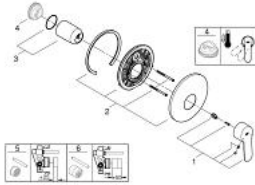

19 507 002 EUROSTYLE COSMOPOLITAN SINGLE-LEVER SHOWER MIXER

PRODUCT DESCRIPTION

- Colour: chrome
- trim set for use with rough-in box 33 963 001, 33 964 001, 33 965 001
- without concealed body
- metal lever
- GROHE LongLife finish
- escutcheon and shaft sealing
- wall escutcheon
- covered fixing

19 507 002 EUROSTYLE COSMOPOLITAN SINGLE-LEVER SHOWER MIXER

SPARE PARTS, 12月 2015 – now

- 1: Lever (Spare part-nr. 46752000)
- 2: Escutcheon (Spare part-nr. 46904000)
- 3: Cap (Spare part-nr. 02693000)
- 4: Temperature limiter (Spare part-nr. 46308000)*
- 5: Extension set (Spare part-nr. 46191000)*
- 6: Extension set (Spare part-nr. 46343000)*