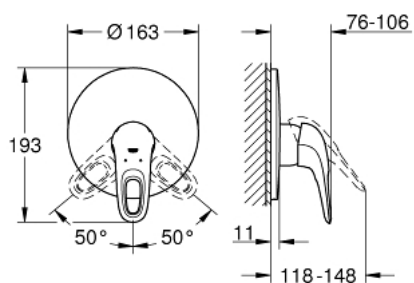

19 507 003 EUROSTYLE SINGLE-LEVER SHOWER MIXER

PRODUCT DESCRIPTION

- Colour: chrome
- trim set for use with rough-in box 33 963 001, 33 964 001, 33 965 001
- without concealed body
- loop metal lever
- GROHE LongLife finish
- GROHE FastFixation covered fixation
- escutcheon- and shaft-sealing
- metal wall escutcheon

19 507 003 EUROSTYLE SINGLE-LEVER SHOWER MIXER

SPARE PARTS, January 2015 – now

1: Lever (Spare part-nr. 46940000)

2: Escutcheon (Spare part-nr. 46904000)

3: Temperature limiter (Spare part-nr. 46308000)*

4: Extension set (Spare part-nr. 46191000)*