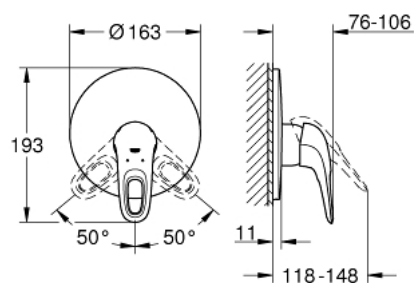

19 507 003 EUROSTYLE SINGLE-LEVER SHOWER MIXER

PRODUCT DESCRIPTION

- Colour: chrome
- trim set for use with rough-in box 33 963 001, 33 964 001, 33 965 001
- without concealed body
- loop metal lever
- GROHE LongLife finish
- GROHE FastFixation covered fixation
- escutcheon and shaft sealing
- metal wall escutcheon

19 507 003 EUROSTYLE SINGLE-LEVER SHOWER MIXER

SPARE PARTS, 1月 2015 – now

1: Lever (Spare part-nr. 46940000)

2: Escutcheon (Spare part-nr. 46904000)

3: Temperature limiter (Spare part-nr. 46308000)*

4: Extension set (Spare part-nr. 46191000)*