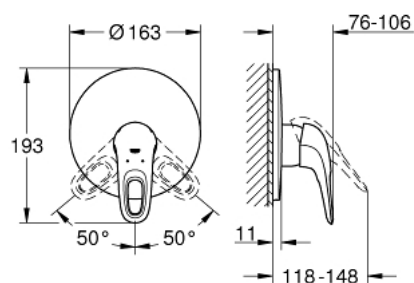

19 507 LS3 EUROSTYLE SINGLE-LEVER SHOWER MIXER

PRODUCT DESCRIPTION

- Colour: moon white/chrome
- final installation set for
- 35 501 000
- without concealed body
- GROHE LongLife finish
- GROHE FastFixation covered fixation
- loop metal lever
- escutcheon- and shaft-sealing
- metal wall escutcheon

19 507 LS3 EUROSTYLE SINGLE-LEVER SHOWER MIXER

SPARE PARTS, January 2015 – now

1: Lever (Spare part-nr. 46940LS0)

2: Escutcheon (Spare part-nr. 46904LS0)

3: Temperature limiter (Spare part-nr. 46308000)*

4: Extension set (Spare part-nr. 46191000)*