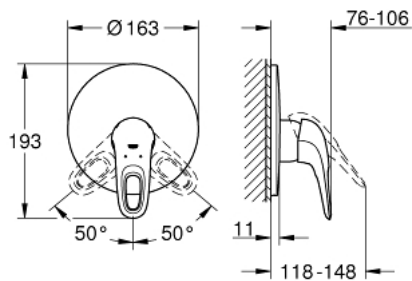

19 507 LS3 EUROSTYLE SINGLE-LEVER SHOWER MIXER

PRODUCT DESCRIPTION

- Colour: moon white/chrome
- set for final installation for
- 33 961 000, 33 962 000, 33 963 000, 33 964 000, 33 965 000, 33 966 000, 35 501 000
- without concealed body
- GROHE LongLife finish
- GROHE FastFixation covered fixation
- loop metal lever
- escutcheon and shaft sealing
- metal wall escutcheon

19 507 LS3 EUROSTYLE SINGLE-LEVER SHOWER MIXER

SPARE PARTS, 1月 2015 – now

1: Lever (Spare part-nr. 46940LS0)

2: Escutcheon (Spare part-nr. 46904LS0)

3: Temperature limiter (Spare part-nr. 46308000)*

4: Extension set (Spare part-nr. 46191000)*