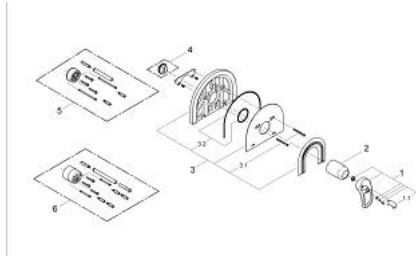

## 19 531 RR0 CHIARA SINGLE-LEVER SHOWER MIXER

### PRODUCT DESCRIPTION

- final installation set for
- 35 501 000
- 33 962 000
- 33 964 000
- without concealed body
- escutcheon- and shaft-sealings
- covered fixing
- optional temperature limiter ref. no. 46 308
- GROHE LongLife finish

### SPARE PARTS, January 2002 – now

- 1: Lever (Spare part-nr. 46229PI0)
  - 1.1: Cap (Spare part-nr. 46230000)
  - 2: Shield (Spare part-nr. 02693P00)
  - 3: Flange (Spare part-nr. 47459P00)
  - 3.1: Screw (Spare part-nr. 47460000)
  - 3.2: Repl. kit f. seal (Spare part-nr. 47470000)
  - 4: Temperature limiter (Spare part-nr. 46308000)\*
  - 5: Extension set (Spare part-nr. 46191000)\*
  - 6: Extension set (Spare part-nr. 46343000)\*
- \* Optional accessories