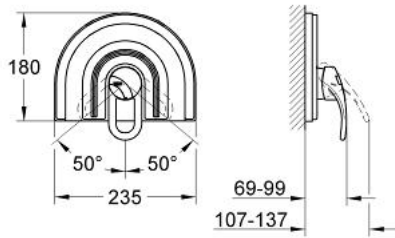

## 19 531 RR0 CHIARA SINGLE-LEVER SHOWER MIXER

### PRODUCT DESCRIPTION

- final installation set for
- 35 501 000
- 33 962 000
- 33 964 000
- without concealed body
- escutcheon- and shaft-sealings
- covered fixing
- optional temperature limiter ref. no. 46 308
- GROHE LongLife finish