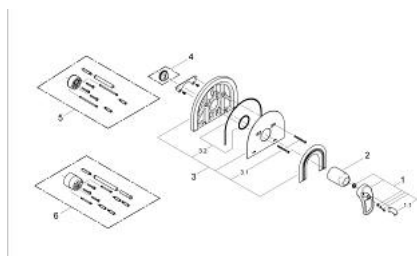

19 531 RR0 CHIARA SINGLE-LEVER SHOWER MIXER

SPARE PARTS, 1月 2002 – now

1: Lever (Spare part-nr. 46229PI0)

1.1: Cover cap (Spare part-nr. 46230000)

2: Cap (Spare part-nr. 02693P00)

3: Escutcheon 181 x 235 mm (Spare part-nr. 47459P00)

3.1: Screws (Spare part-nr. 47460000)

3.2: Seal kit (Spare part-nr. 47470000)

4: Temperature limiter (Spare part-nr. 46308000)*

5: Extension set (Spare part-nr. 46191000)*

6: Extension set (Spare part-nr. 46343000)*

* Optional accessories