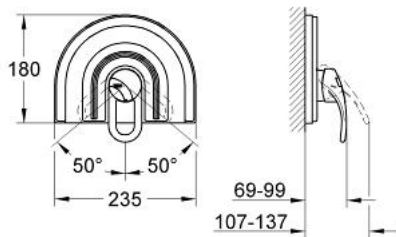

## 19 531 RR0 CHIARA SINGLE-LEVER SHOWER MIXER

### PRODUCT DESCRIPTION

- set for final installation for
- 33 961 000
- 33 962 000
- 33 964 000
- without concealed body
- escutcheon- and shaft-sealings
- covered fixing
- optional temperature limiter ref. no. 46 308
- GROHE LongLife finish