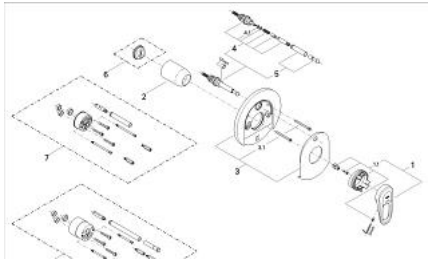

19 536 000 EUROPLUS SINGLE-LEVER BATH/SHOWER MIXER

PRODUCT DESCRIPTION

- Colour: chrome
- final installation set for
 - 35 501 000
 - 33 963 000
- without concealed body
- two-piece escutcheon with covered fastening
- escutcheon- and shaft-sealings
- automatic diverter: bath/shower
- covered lever fixing
- optional temperature limiter ref. no. 46 308
- GROHE LongLife finish

19 536 000 EUROPLUS SINGLE-LEVER BATH/SHOWER MIXER

SPARE PARTS, January 1997 – now

- 1: Lever (Spare part-nr. 46415IP0)
- 1.1: Replacement handle connection kit (Spare part-nr. 46416IP0)
- 2: Shield (Spare part-nr. 02693000)
- 3: Escutcheon (Spare part-nr. 46420IP0)
- 3.1: Screw (Spare part-nr. 47460000)
- 4: 3-way diverter valve and trim (Spare part-nr. 46133000)
- 4.1: O-ring $\varnothing 6 \times \varnothing 2$ (Spare part-nr. 0128300M)
- 5: Diverter knob (Spare part-nr. 46391RR0)
- 6: Temperature limiter (Spare part-nr. 46308000)*
- 7: Extension set (Spare part-nr. 46191000)*
- 8: Extension set (Spare part-nr. 46343000)*