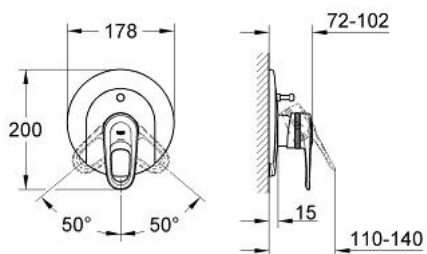

19 536 000 EUROPLUS SINGLE-LEVER BATH/SHOWER MIXER

PRODUCT DESCRIPTION

- Colour: chrome
- final installation set for
 - 35 501 000
 - 33 963 000
- without concealed body
- two-piece escutcheon with covered fastening
- escutcheon- and shaft-sealings
- automatic diverter: bath/shower
- covered lever fixing
- optional temperature limiter ref. no. 46 308
- GROHE LongLife finish

19 536 000 EUROPLUS SINGLE-LEVER BATH/SHOWER MIXER

SPARE PARTS, January 1997 – now

- 1: Lever (Spare part-nr. 46415IP0)
- 1.1: Replacement handle connection kit (Spare part-nr. 46416IP0)
- 2: Shield (Spare part-nr. 02693000)
- 3: Escutcheon (Spare part-nr. 46420IP0)
- 3.1: Screw (Spare part-nr. 47460000)
- 4: 3-way diverter valve and trim (Spare part-nr. 46133000)
- 4.1: O-ring $\varnothing 6 \times \varnothing 2$ (Spare part-nr. 0128300M)
- 5: Diverter knob (Spare part-nr. 46391RR0)
- 6: Temperature limiter (Spare part-nr. 46308000)*
- 7: Extension set (Spare part-nr. 46191000)*
- 8: Extension set (Spare part-nr. 46343000)*