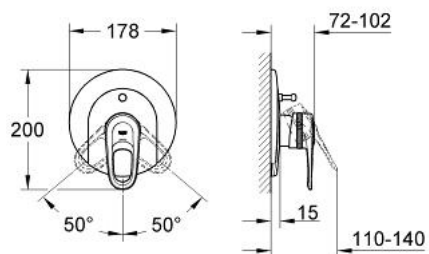

19 536 000 EUROPLUS SINGLE-LEVER BATH MIXER

PRODUCT DESCRIPTION

- Colour: chrome
- set for final installation for
- 33 961 000
- 33 963 000
- without concealed body
- two-piece escutcheon with covered fastening
- escutcheon- and shaft-sealings
- automatic diverter: bath/shower
- covered lever fixing
- optional temperature limiter ref. no. 46 308
- GROHE LongLife finish

19 536 000 EUROPLUS SINGLE-LEVER BATH MIXER

SPARE PARTS, 1月 1997 – now

- 1: Lever (Spare part-nr. 46415IP0)
- 1.1: Replacement handle connection kit (Spare part-nr. 46416IP0)
- 2: Cap (Spare part-nr. 02693000)
- 3: Escutcheon (Spare part-nr. 46420IP0)
- 3.1: Screws (Spare part-nr. 47460000)
- 4: 3-way diverter valve and trim (Spare part-nr. 46133000)
- 4.1: Sealing washer $\varnothing 6 \times \varnothing 2$ (Spare part-nr. 0128300M)
- 5: Diverter knob (Spare part-nr. 46391RR0)
- 6: Temperature limiter (Spare part-nr. 46308000)*
- 7: Extension set (Spare part-nr. 46191000)*
- 8: Extension set (Spare part-nr. 46343000)*