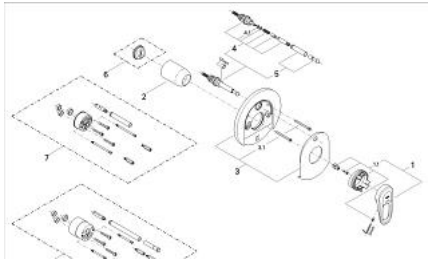

19 536 000 EUROPLUS SINGLE-LEVER BATH MIXER

PRODUCT DESCRIPTION

- Colour: chrome
- set for final installation for
- 33 961 000
- 33 963 000
- without concealed body
- two-piece escutcheon with covered fastening
- escutcheon- and shaft-sealings
- automatic diverter: bath/shower
- covered lever fixing
- optional temperature limiter ref. no. 46 308
- GROHE LongLife finish

19 536 000 EUROPLUS SINGLE-LEVER BATH MIXER

SPARE PARTS, 1月 1997 – now

- 1: Lever (Spare part-nr. 46415IP0)
- 1.1: Replacement handle connection kit (Spare part-nr. 46416IP0)
- 2: Cap (Spare part-nr. 02693000)
- 3: Escutcheon (Spare part-nr. 46420IP0)
- 3.1: Screws (Spare part-nr. 47460000)
- 4: 3-way diverter valve and trim (Spare part-nr. 46133000)
- 4.1: Sealing washer $\varnothing 6 \times \varnothing 2$ (Spare part-nr. 0128300M)
- 5: Diverter knob (Spare part-nr. 46391RR0)
- 6: Temperature limiter (Spare part-nr. 46308000)*
- 7: Extension set (Spare part-nr. 46191000)*
- 8: Extension set (Spare part-nr. 46343000)*