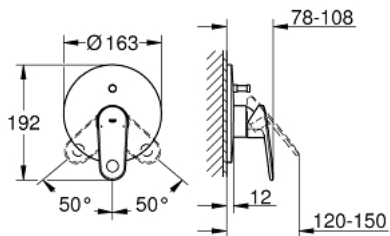

### PRODUCT DESCRIPTION

- Colour: chrome
- final installation set for
- 33 961 000, 33 963 000, 33 965 000
- without concealed body
- metal lever
- GROHE LongLife finish
- automatic diverter: bath/shower
- escutcheon- and shaft-sealing
- wall escutcheon
- covered fixing