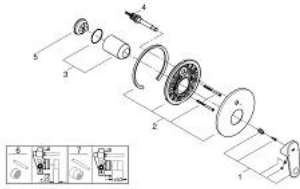

## 19 536 002 EUROPLUS SINGLE-LEVER BATH/SHOWER MIXER

### PRODUCT DESCRIPTION

- Colour: chrome
- final installation set for
- 33 961 000, 33 963 000, 33 965 000
- without concealed body
- metal lever
- GROHE LongLife finish
- automatic diverter: bath/shower
- escutcheon- and shaft-sealing
- wall escutcheon
- covered fixing

### SPARE PARTS, December 2015 – now

- 1: Lever (Spare part-nr. 46651000)
- 2: Escutcheon (Spare part-nr. 46905000)
- 3: Shield (Spare part-nr. 06874000)
- 4: Diverter (Spare part-nr. 46737000)
- 5: Temperature limiter (Spare part-nr. 46375000)
- 6: Extension set (Spare part-nr. 46191000)\*
- 7: Extension set (Spare part-nr. 46343000)\*