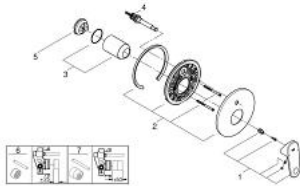

19 536 002 EUROPLUS SINGLE-LEVER BATH MIXER

SPARE PARTS, 12月 2015 – now

- 1: Lever (Spare part-nr. 46651000)
- 2: Escutcheon (Spare part-nr. 46905000)
- 3: Cap (Spare part-nr. 06874000)
- 4: Diverter (Spare part-nr. 46737000)
- 5: Temperature limiter (Spare part-nr. 46375000)
- 6: Extension set (Spare part-nr. 46191000)*
- 7: Extension set (Spare part-nr. 46343000)*

* Optional accessories