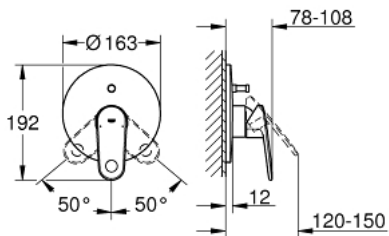

### PRODUCT DESCRIPTION

- Colour: chrome
- set for final installation for
- 33 961 000, 33 963 000, 33 965 000
- without concealed body
- metal lever
- GROHE LongLife finish
- automatic diverter: bath/shower
- escutcheon and shaft sealing
- wall escutcheon
- covered fixing