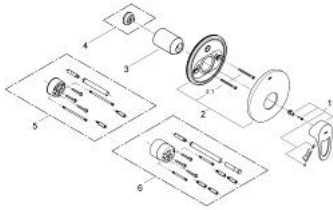

## 19 537 001 EUROPLUS SINGLE-LEVER SHOWER MIXER

### PRODUCT DESCRIPTION

- Colour: chrome
- final installation set for
  - 35 501 000
  - 35 501 000
  - 33 962 000
  - 33 964 000
- without concealed body
- GROHE LongLife finish
- metal lever
- escutcheon- and shaft-sealing
- wall escutcheon with covered fixing and covered sealings

### SPARE PARTS, August 2005 – now

- 1: Lever (Spare part-nr. 46569000)
- 2: Escutcheon (Spare part-nr. 46506000)
- 2.1: Set of screws (Spare part-nr. 46088000)
- 3: Shield (Spare part-nr. 06874000)
- 4: Temperature limiter (Spare part-nr. 46375000)\*
- 5: Extension set (Spare part-nr. 46191000)\*
- 6: Extension set (Spare part-nr. 46343000)\*