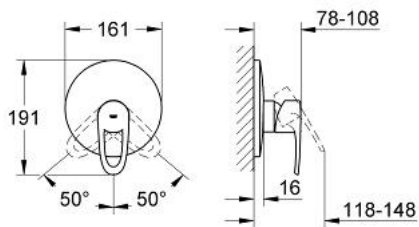

## 19 537 001 EUROPLUS SINGLE-LEVER SHOWER MIXER

### PRODUCT DESCRIPTION

- Colour: chrome
- final installation set for
  - 35 501 000
  - 35 501 000
  - 33 962 000
  - 33 964 000
- without concealed body
- GROHE LongLife finish
- metal lever
- escutcheon- and shaft-sealing
- wall escutcheon with covered fixing and covered sealings