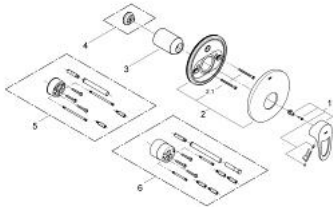

## 19 537 001 EUROPLUS SINGLE-LEVER SHOWER MIXER

### PRODUCT DESCRIPTION

- Colour: chrome
- set for final installation for
  - 35 501 000
  - 33 961 000
  - 33 962 000
  - 33 964 000
- without concealed body
- GROHE LongLife finish
- metal lever
- escutcheon and shaft sealing
- wall escutcheon with covered fixing and covered sealings

### SPARE PARTS, 8月 2005 – now

- 1: Lever (Spare part-nr. 46569000)
- 2: Escutcheon (Spare part-nr. 46506000)
- 2.1: Set of screws (Spare part-nr. 46088000)
- 3: Cap (Spare part-nr. 06874000)
- 4: Temperature limiter (Spare part-nr. 46375000)\*
- 5: Extension set (Spare part-nr. 46191000)\*
- 6: Extension set (Spare part-nr. 46343000)\*