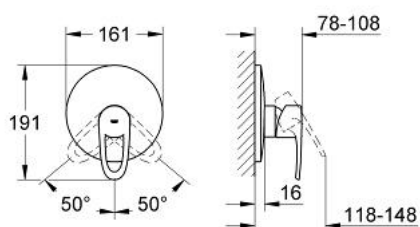

## 19 537 001 EUROPLUS SINGLE-LEVER SHOWER MIXER

### PRODUCT DESCRIPTION

- Colour: chrome
- set for final installation for
  - 35 501 000
  - 33 961 000
  - 33 962 000
  - 33 964 000
- without concealed body
- GROHE LongLife finish
- metal lever
- escutcheon and shaft sealing
- wall escutcheon with covered fixing and covered sealings