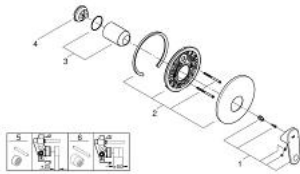

19 537 002 EUROPLUS SINGLE-LEVER SHOWER MIXER

PRODUCT DESCRIPTION

- Colour: chrome
- final installation set for 35 501 000
- without concealed body
- metal lever
- GROHE LongLife finish
- escutcheon- and shaft-sealing
- wall escutcheon
- covered fixing

19 537 002 EUROPLUS SINGLE-LEVER SHOWER MIXER

SPARE PARTS, December 2015 – now

- 1: Lever (Spare part-nr. 46651000)
- 2: Escutcheon (Spare part-nr. 46904000)
- 3: Shield (Spare part-nr. 06874000)
- 4: Temperature limiter (Spare part-nr. 46375000)
- 5: Extension set (Spare part-nr. 46191000)*
- 6: Extension set (Spare part-nr. 46343000)*