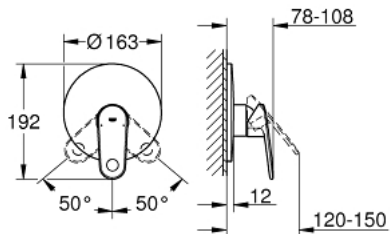

19 537 002 EUROPLUS SINGLE-LEVER SHOWER MIXER

PRODUCT DESCRIPTION

- Colour: chrome
- final installation set for 35 501 000
- without concealed body
- metal lever
- GROHE LongLife finish
- escutcheon- and shaft-sealing
- wall escutcheon
- covered fixing

19 537 002 EUROPLUS SINGLE-LEVER SHOWER MIXER

SPARE PARTS, December 2015 – now

- 1: Lever (Spare part-nr. 46651000)
- 2: Escutcheon (Spare part-nr. 46904000)
- 3: Shield (Spare part-nr. 06874000)
- 4: Temperature limiter (Spare part-nr. 46375000)
- 5: Extension set (Spare part-nr. 46191000)*
- 6: Extension set (Spare part-nr. 46343000)*