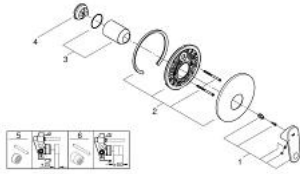

## 19 537 002 EUROPLUS SINGLE-LEVER SHOWER MIXER

### PRODUCT DESCRIPTION

- Colour: chrome
- set for final installation for
- 33 961 000, 33 962 000, 33 963 000, 33 964 000, 33 965 000, 33 966 000, 35 501 000
- without concealed body
- metal lever
- GROHE LongLife finish
- escutcheon and shaft sealing
- wall escutcheon
- covered fixing