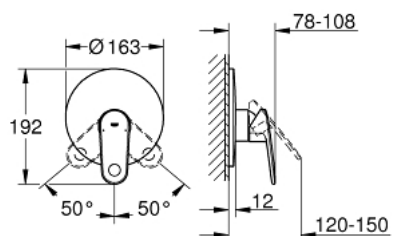

## 19 537 002 EUROPLUS SINGLE-LEVER SHOWER MIXER

### PRODUCT DESCRIPTION

- Colour: chrome
- set for final installation for
- 33 961 000, 33 962 000, 33 963 000, 33 964 000, 33 965 000, 33 966 000, 35 501 000
- without concealed body
- metal lever
- GROHE LongLife finish
- escutcheon and shaft sealing
- wall escutcheon
- covered fixing