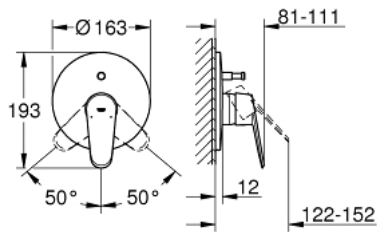

19 548 002 EURODISC COSMOPOLITAN SINGLE-LEVER BATH/SHOWER MIXER

PRODUCT DESCRIPTION

- Colour: chrome
- final installation set for
- 33 961 000, 33 963 000, 33 965 000
- without concealed body
- metal lever
- GROHE LongLife finish
- automatic diverter: bath/shower
- escutcheon- and shaft-sealing
- wall escutcheon
- covered fixing

19 548 002 EURODISC COSMOPOLITAN SINGLE-LEVER BATH/SHOWER MIXER

SPARE PARTS, December 2015 – now

- 1: Lever (Spare part-nr. 46743000)
- 2: Escutcheon (Spare part-nr. 46905000)
- 3: Shield (Spare part-nr. 02693000)
- 4: Diverter (Spare part-nr. 46737000)
- 5: Temperature limiter (Spare part-nr. 46308000)*
- 6: Extension set (Spare part-nr. 46191000)*
- 7: Extension set (Spare part-nr. 46343000)*