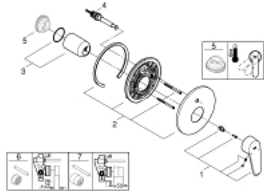

19 548 002 EURODISC COSMOPOLITAN SINGLE-LEVER BATH/SHOWER MIXER

PRODUCT DESCRIPTION

- Colour: chrome
- final installation set for
- 33 961 000, 33 963 000, 33 965 000
- without concealed body
- metal lever
- GROHE LongLife finish
- automatic diverter: bath/shower
- escutcheon- and shaft-sealing
- wall escutcheon
- covered fixing

19 548 002 EURODISC COSMOPOLITAN SINGLE-LEVER BATH/SHOWER MIXER

SPARE PARTS, December 2015 – now

- 1: Lever (Spare part-nr. 46743000)
- 2: Escutcheon (Spare part-nr. 46905000)
- 3: Shield (Spare part-nr. 02693000)
- 4: Diverter (Spare part-nr. 46737000)
- 5: Temperature limiter (Spare part-nr. 46308000)*
- 6: Extension set (Spare part-nr. 46191000)*
- 7: Extension set (Spare part-nr. 46343000)*