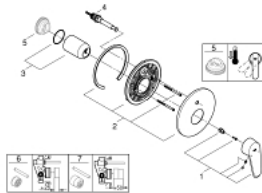

19 548 002 EURODISC COSMOPOLITAN SINGLE-LEVER BATH MIXER

PRODUCT DESCRIPTION

- Colour: chrome
- set for final installation for
- 33 961 000, 33 963 000, 33 965 000
- without concealed body
- metal lever
- GROHE LongLife finish
- automatic diverter: bath/shower
- escutcheon and shaft sealing
- wall escutcheon
- covered fixing

19 548 002 EURODISC COSMOPOLITAN SINGLE-LEVER BATH MIXER

SPARE PARTS, 12月 2015 – now

- 1: Lever (Spare part-nr. 46743000)
- 2: Escutcheon (Spare part-nr. 46905000)
- 3: Cap (Spare part-nr. 02693000)
- 4: Diverter (Spare part-nr. 46737000)
- 5: Temperature limiter (Spare part-nr. 46308000)*
- 6: Extension set (Spare part-nr. 46191000)*
- 7: Extension set (Spare part-nr. 46343000)*