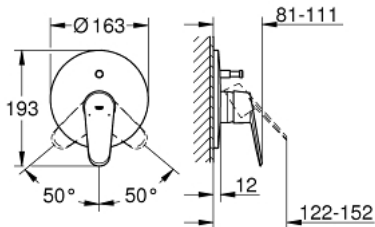

19 548 002 EURODISC COSMOPOLITAN SINGLE-LEVER BATH MIXER

PRODUCT DESCRIPTION

- Colour: chrome
- set for final installation for
- 33 961 000, 33 963 000, 33 965 000
- without concealed body
- metal lever
- GROHE LongLife finish
- automatic diverter: bath/shower
- escutcheon and shaft sealing
- wall escutcheon
- covered fixing

19 548 002 EURODISC COSMOPOLITAN SINGLE-LEVER BATH MIXER

SPARE PARTS, 12月 2015 – now

- 1: Lever (Spare part-nr. 46743000)
- 2: Escutcheon (Spare part-nr. 46905000)
- 3: Cap (Spare part-nr. 02693000)
- 4: Diverter (Spare part-nr. 46737000)
- 5: Temperature limiter (Spare part-nr. 46308000)*
- 6: Extension set (Spare part-nr. 46191000)*
- 7: Extension set (Spare part-nr. 46343000)*