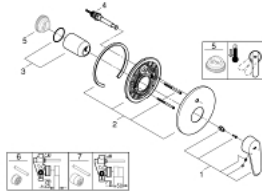

19 548 LS2 EURODISC COSMOPOLITAN SINGLE-LEVER BATH/SHOWER MIXER

PRODUCT DESCRIPTION

- Colour: moon white/chrome
- final installation set for
 - 35 501 000
 - 33 963 000
- without concealed body
- metal lever
- GROHE LongLife finish
- automatic diverter: bath/shower
- escutcheon- and shaft-sealing
- wall escutcheon
- covered fixing

19 548 LS2 EURODISC COSMOPOLITAN SINGLE-LEVER BATH/SHOWER MIXER

SPARE PARTS, December 2015 – now

- 1: Lever (Spare part-nr. 46743LS0)
- 2: Escutcheon (Spare part-nr. 46905LS0)
- 3: Shield (Spare part-nr. 02693LS0)
- 4: Diverter (Spare part-nr. 46737LS0)
- 5: Temperature limiter (Spare part-nr. 46308000)*
- 6: Extension set (Spare part-nr. 46191000)*
- 7: Extension set (Spare part-nr. 46343000)*