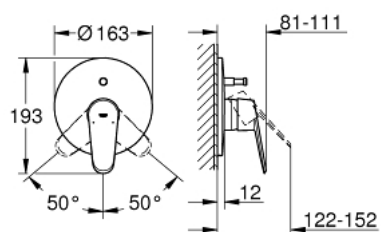

19 548 LS2 EURODISC COSMOPOLITAN SINGLE-LEVER BATH/SHOWER MIXER

PRODUCT DESCRIPTION

- Colour: moon white/chrome
- final installation set for
 - 35 501 000
 - 33 963 000
- without concealed body
- metal lever
- GROHE LongLife finish
- automatic diverter: bath/shower
- escutcheon- and shaft-sealing
- wall escutcheon
- covered fixing

19 548 LS2 EURODISC COSMOPOLITAN SINGLE-LEVER BATH/SHOWER MIXER

SPARE PARTS, December 2015 – now

- 1: Lever (Spare part-nr. 46743LS0)
- 2: Escutcheon (Spare part-nr. 46905LS0)
- 3: Shield (Spare part-nr. 02693LS0)
- 4: Diverter (Spare part-nr. 46737LS0)
- 5: Temperature limiter (Spare part-nr. 46308000)*
- 6: Extension set (Spare part-nr. 46191000)*
- 7: Extension set (Spare part-nr. 46343000)*