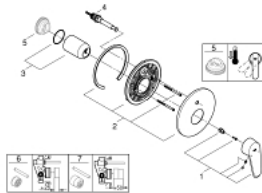

19 548 LS2 EURODISC COSMOPOLITAN SINGLE-LEVER BATH MIXER

PRODUCT DESCRIPTION

- Colour: moon white/chrome
- set for final installation for
 - 33 961 000
 - 33 963 000
- without concealed body
- metal lever
- GROHE LongLife finish
- automatic diverter: bath/shower
- escutcheon and shaft sealing
- wall escutcheon
- covered fixing

19 548 LS2 EURODISC COSMOPOLITAN SINGLE-LEVER BATH MIXER

SPARE PARTS, 12月 2015 – now

- 1: Lever (Spare part-nr. 46743LS0)
- 2: Escutcheon (Spare part-nr. 46905LS0)
- 3: Cap (Spare part-nr. 02693LS0)
- 4: Diverter (Spare part-nr. 46737LS0)
- 5: Temperature limiter (Spare part-nr. 46308000)*
- 6: Extension set (Spare part-nr. 46191000)*
- 7: Extension set (Spare part-nr. 46343000)*