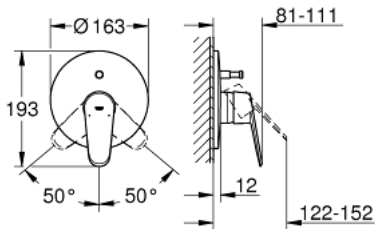

19 548 LS2 EURODISC COSMOPOLITAN SINGLE-LEVER BATH MIXER

PRODUCT DESCRIPTION

- Colour: moon white/chrome
- set for final installation for
 - 33 961 000
 - 33 963 000
- without concealed body
- metal lever
- GROHE LongLife finish
- automatic diverter: bath/shower
- escutcheon and shaft sealing
- wall escutcheon
- covered fixing

19 548 LS2 EURODISC COSMOPOLITAN SINGLE-LEVER BATH MIXER

SPARE PARTS, 12月 2015 – now

- 1: Lever (Spare part-nr. 46743LS0)
- 2: Escutcheon (Spare part-nr. 46905LS0)
- 3: Cap (Spare part-nr. 02693LS0)
- 4: Diverter (Spare part-nr. 46737LS0)
- 5: Temperature limiter (Spare part-nr. 46308000)*
- 6: Extension set (Spare part-nr. 46191000)*
- 7: Extension set (Spare part-nr. 46343000)*