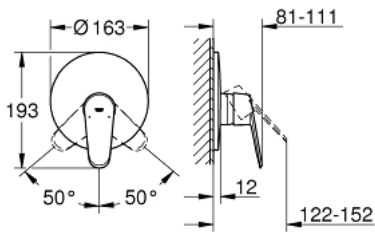

19 549 002 EURODISC COSMOPOLITAN SINGLE-LEVER SHOWER MIXER

PRODUCT DESCRIPTION

- Colour: chrome
- trim set for use with rough-in box 33 963 001, 33 964 001, 33 965 001
- without concealed body
- metal lever
- GROHE LongLife finish
- escutcheon- and shaft-sealing
- wall escutcheon
- covered fixing

19 549 002 EURODISC COSMOPOLITAN SINGLE-LEVER SHOWER MIXER

SPARE PARTS, December 2015 – now

- 1: Lever (Spare part-nr. 46743000)
- 2: Escutcheon (Spare part-nr. 46904000)
- 3: Shield (Spare part-nr. 02693000)
- 4: Temperature limiter (Spare part-nr. 46308000)*
- 5: Extension set (Spare part-nr. 46191000)*
- 6: Extension set (Spare part-nr. 46343000)*