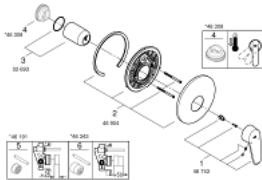

19 549 002 EURODISC COSMOPOLITAN SINGLE-LEVER SHOWER MIXER

PRODUCT DESCRIPTION

- Colour: chrome
- trim set for use with rough-in box 33 963 001, 33 964 001, 33 965 001
- without concealed body
- metal lever
- GROHE LongLife finish
- escutcheon- and shaft-sealing
- wall escutcheon
- covered fixing

19 549 002 EURODISC COSMOPOLITAN SINGLE-LEVER SHOWER MIXER

SPARE PARTS, December 2015 – now

- 1: Lever (Spare part-nr. 46743000)
- 2: Escutcheon (Spare part-nr. 46904000)
- 3: Shield (Spare part-nr. 02693000)
- 4: Temperature limiter (Spare part-nr. 46308000)*
- 5: Extension set (Spare part-nr. 46191000)*
- 6: Extension set (Spare part-nr. 46343000)*