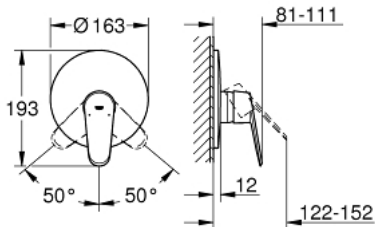

19 549 002 EURODISC COSMOPOLITAN SINGLE-LEVER SHOWER MIXER

PRODUCT DESCRIPTION

- Colour: chrome
- trim set for use with rough-in box 33 963 001, 33 964 001, 33 965 001
- without concealed body
- metal lever
- GROHE LongLife finish
- escutcheon and shaft sealing
- wall escutcheon
- covered fixing

19 549 002 EURODISC COSMOPOLITAN SINGLE-LEVER SHOWER MIXER

SPARE PARTS, 12月 2015 – now

- 1: Lever (Spare part-nr. 46743000)
- 2: Escutcheon (Spare part-nr. 46904000)
- 3: Cap (Spare part-nr. 02693000)
- 4: Temperature limiter (Spare part-nr. 46308000)*
- 5: Extension set (Spare part-nr. 46191000)*
- 6: Extension set (Spare part-nr. 46343000)*