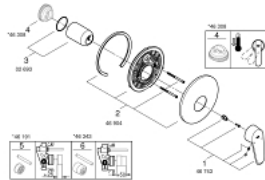

19 549 002 EURODISC COSMOPOLITAN SINGLE-LEVER SHOWER MIXER

PRODUCT DESCRIPTION

- Colour: chrome
- trim set for use with rough-in box 33 963 001, 33 964 001, 33 965 001
- without concealed body
- metal lever
- GROHE LongLife finish
- escutcheon and shaft sealing
- wall escutcheon
- covered fixing

19 549 002 EURODISC COSMOPOLITAN SINGLE-LEVER SHOWER MIXER

SPARE PARTS, 12月 2015 – now

- 1: Lever (Spare part-nr. 46743000)
- 2: Escutcheon (Spare part-nr. 46904000)
- 3: Cap (Spare part-nr. 02693000)
- 4: Temperature limiter (Spare part-nr. 46308000)*
- 5: Extension set (Spare part-nr. 46191000)*
- 6: Extension set (Spare part-nr. 46343000)*