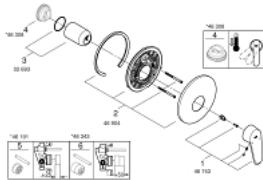

## 19 549 LS2 EURODISC COSMOPOLITAN SINGLE-LEVER SHOWER MIXER

### PRODUCT DESCRIPTION

- Colour: moon white/chrome
- final installation set for
  - 33 962 000
  - 33 964 000
- without concealed body
- metal lever
- GROHE LongLife finish
- escutcheon- and shaft-sealing
- wall escutcheon
- covered fixing

### SPARE PARTS, December 2015 – now

- 1: Lever (Spare part-nr. 46743LS0)
- 2: Escutcheon (Spare part-nr. 46904LS0)
- 3: Shield (Spare part-nr. 02693LS0)
- 4: Temperature limiter (Spare part-nr. 46308000)\*
- 5: Extension set (Spare part-nr. 46191000)\*
- 6: Extension set (Spare part-nr. 46343000)\*