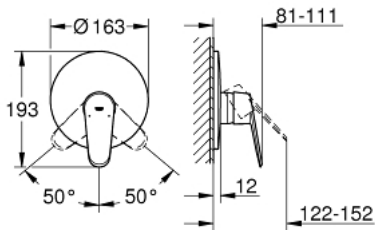

### PRODUCT DESCRIPTION

- Colour: moon white/chrome
- final installation set for
  - 33 962 000
  - 33 964 000
- without concealed body
- metal lever
- GROHE LongLife finish
- escutcheon- and shaft-sealing
- wall escutcheon
- covered fixing