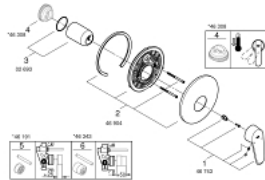

## 19 549 LS2 EURODISC COSMOPOLITAN SINGLE-LEVER SHOWER MIXER

### PRODUCT DESCRIPTION

- Colour: moon white/chrome
- set for final installation for
- 33 962 000
- 33 964 000
- without concealed body
- metal lever
- GROHE LongLife finish
- escutcheon and shaft sealing
- wall escutcheon
- covered fixing

### SPARE PARTS, 12月 2015 – now

- 1: Lever (Spare part-nr. 46743LS0)
  - 2: Escutcheon (Spare part-nr. 46904LS0)
  - 3: Cap (Spare part-nr. 02693LS0)
  - 4: Temperature limiter (Spare part-nr. 46308000)\*
  - 5: Extension set (Spare part-nr. 46191000)\*
  - 6: Extension set (Spare part-nr. 46343000)\*
- \* Optional accessories