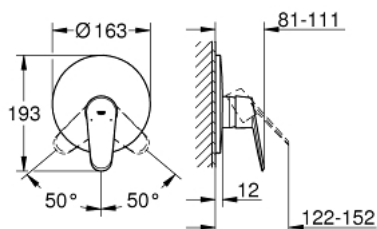

### PRODUCT DESCRIPTION

- Colour: moon white/chrome
- set for final installation for
- 33 962 000
- 33 964 000
- without concealed body
- metal lever
- GROHE LongLife finish
- escutcheon and shaft sealing
- wall escutcheon
- covered fixing