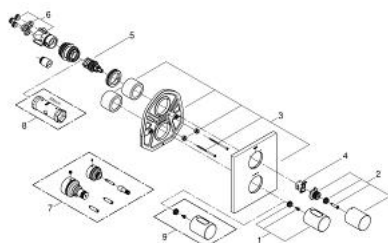

19 567 000 GROHTHERM 3000 COSMOPOLITAN THERMOSTAT WITH INTEGRATED 2-WAY DIVERTER FOR BATH OR SHOWER WITH MORE THAN ONE OUTLET

PRODUCT DESCRIPTION

- Colour: chrome
- final installation set for
- 35 500 000
- rectangular metal wall escutcheon with hidden fixing and hidden sealings
- GROHE LongLife finish
- GROHE SafeStop - safety button at 38°C
- GROHE SafeStop Plus - optional temperature limiter at 43°C included
- Aquadimmer with multiple function
- - shut off and flow control
- Diverter for 2 outlets
- without concealed body

19 567 000 GROHTHERM 3000 COSMOPOLITAN THERMOSTAT WITH INTEGRATED 2-WAY DIVERTER FOR BATH OR SHOWER WITH MORE THAN ONE OUTLET

SPARE PARTS, April 2014 – now

- 1: Handle (Spare part-nr. 47805000)
- 2: Shut-off handle (Spare part-nr. 47806000)
- 3: Escutcheon (Spare part-nr. 47828000)
- 4: Stop ring (Spare part-nr. 10089000)
- 5: Aquadimmer (Spare part-nr. 47364000)
- 6: Adapter 3/4" x 1/2" (Spare part-nr. 12701000)
- 7: Extension-set, 27,5 mm (Spare part-nr. 47781000)*
- 8: Socket spanner (Spare part-nr. 19332000)*
- 9: Scale handle (Spare part-nr. 47812000)*