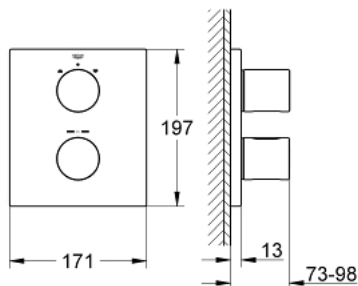

19 567 000 GROHTHERM 3000 COSMOPOLITAN THERMOSTAT WITH INTEGRATED 2-WAY DIVERTER FOR BATH OR SHOWER WITH MORE THAN ONE OUTLET

PRODUCT DESCRIPTION

- Colour: chrome
- final installation set for
- 35 500 000
- rectangular metal wall escutcheon with hidden fixing and hidden sealings
- GROHE LongLife finish
- GROHE SafeStop - safety button at 38°C
- GROHE SafeStop Plus - optional temperature limiter at 43°C included
- Aquadimmer with multiple function
- - shut off and flow control
- Diverter for 2 outlets
- without concealed body

19 567 000 GROHTHERM 3000 COSMOPOLITAN THERMOSTAT WITH INTEGRATED 2-WAY DIVERTER FOR BATH OR SHOWER WITH MORE THAN ONE OUTLET

SPARE PARTS, April 2014 – now

- 1: Handle (Spare part-nr. 47805000)
- 2: Shut-off handle (Spare part-nr. 47806000)
- 3: Escutcheon (Spare part-nr. 47828000)
- 4: Stop ring (Spare part-nr. 10089000)
- 5: Aquadimmer (Spare part-nr. 47364000)
- 6: Adapter 3/4" x 1/2" (Spare part-nr. 12701000)
- 7: Extension-set, 27,5 mm (Spare part-nr. 47781000)*
- 8: Socket spanner (Spare part-nr. 19332000)*
- 9: Scale handle (Spare part-nr. 47812000)*