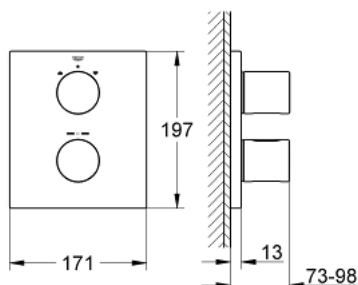

19 567 000 GROHTHERM 3000 COSMOPOLITAN THERMOSTAT WITH INTEGRATED 2-WAY DIVERTER FOR BATH OR SHOWER WITH MORE THAN ONE OUTLET

PRODUCT DESCRIPTION

- Colour: chrome
- final installation set for
- 35 500 000
- rectangular metal wall escutcheon with hidden fixing and hidden sealings
- GROHE LongLife finish
- GROHE SafeStop - safety button at 38°C
- GROHE SafeStop Plus - optional temperature limiter at 43°C included
- Aquadimmer with multiple function
- - shut off and flow control
- Diverter for 2 outlets
- without concealed body

19 567 000 GROHTHERM 3000 COSMOPOLITAN THERMOSTAT WITH INTEGRATED 2-WAY DIVERTER FOR BATH OR SHOWER WITH MORE THAN ONE OUTLET

SPARE PARTS, April 2014 – now

- 1: Handle (Spare part-nr. 47805000)
- 2: Shut-off handle (Spare part-nr. 47806000)
- 3: Escutcheon (Spare part-nr. 47828000)
- 4: Stop ring (Spare part-nr. 10089000)
- 5: Aquadimmer (Spare part-nr. 47364000)
- 6: Adapter 3/4" x 1/2" (Spare part-nr. 12701000)
- 7: Extension-set, 27,5 mm (Spare part-nr. 47781000)*
- 8: Socket spanner (Spare part-nr. 19332000)*
- 9: Scale handle (Spare part-nr. 47812000)*