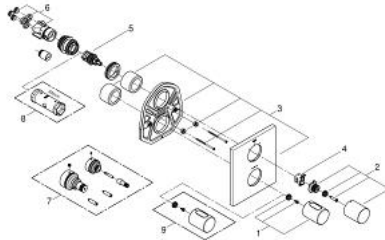

19 567 000 GROHTHERM 3000 COSMOPOLITAN THERMOSTAT WITH INTEGRATED 2-WAY DIVERTER FOR BATH OR SHOWER WITH MORE THAN ONE OUTLET

PRODUCT DESCRIPTION

- Colour: chrome
- final installation set for
- 35 500 000
- rectangular metal wall escutcheon with hidden fixing and hidden sealings
- GROHE LongLife finish
- GROHE SafeStop - safety button at 38°C
- GROHE SafeStop Plus - optional temperature limiter at 43°C included
- Aquadimmer with multiple function
- - shut off and flow control
- Diverter for 2 outlets
- without concealed body

19 567 000 GROHTHERM 3000 COSMOPOLITAN THERMOSTAT WITH INTEGRATED 2-WAY DIVERTER FOR BATH OR SHOWER WITH MORE THAN ONE OUTLET

SPARE PARTS, April 2014 – now

- 1: Handle (Spare part-nr. 47805000)
- 2: Shut-off handle (Spare part-nr. 47806000)
- 3: Escutcheon (Spare part-nr. 47828000)
- 4: Stop ring (Spare part-nr. 10089000)
- 5: Aquadimmer (Spare part-nr. 47364000)
- 6: Adapter 3/4" x 1/2" (Spare part-nr. 12701000)
- 7: Extension-set, 27,5 mm (Spare part-nr. 47781000)*
- 8: Socket spanner (Spare part-nr. 19332000)*
- 9: Scale handle (Spare part-nr. 47812000)*