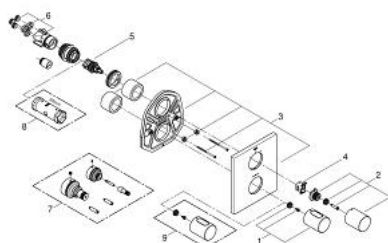

19 567 000 **GROHTHERM 3000 COSMOPOLITAN THERMOSTAT WITH INTEGRATED 2-WAY DIVERTER**
FOR BATH OR SHOWER WITH MORE THAN ONE OUTLET

PRODUCT DESCRIPTION

- Colour: chrome
- set for final installation for
- GROHE Rapido T 35 500 000
- rectangular metal wall escutcheon with hidden fixing and hidden sealings
- GROHE LongLife finish
- GROHE SafeStop safety button at 38°C
- GROHE SafeStop Plus optional temperature limiter at 43°C included
- Aquadimmer with multiple function
- shut off and flow control
- diverter for 2 outlets
- without concealed body

19 567 000 **GROHTHERM 3000 COSMOPOLITAN THERMOSTAT WITH INTEGRATED 2-WAY DIVERTER**
FOR BATH OR SHOWER WITH MORE THAN ONE OUTLET

SPARE PARTS, 4月 2014 – now

- 1: Handle (Spare part-nr. 47805000)
- 2: Shut-off handle (Spare part-nr. 47806000)
- 3: Escutcheon (Spare part-nr. 47828000)
- 4: Stop ring (Spare part-nr. 10089000)
- 5: Aquadimmer (Spare part-nr. 47364000)
- 6: Adapter (Spare part-nr. 12701000)
- 7: Extension set 27.5 mm (Spare part-nr. 47781000)*
- 8: Socket spanner (Spare part-nr. 19332000)*
- 9: Temperature scale handle (Spare part-nr. 47812000)*