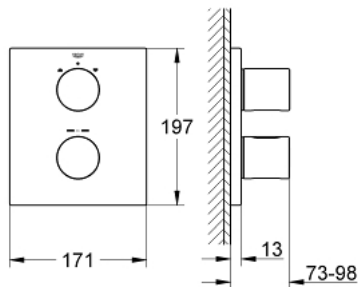

19 567 000 **GROHTHERM 3000 COSMOPOLITAN THERMOSTAT WITH INTEGRATED 2-WAY DIVERTER**
FOR BATH OR SHOWER WITH MORE THAN ONE OUTLET

PRODUCT DESCRIPTION

- Colour: chrome
- set for final installation for
- GROHE Rapido T 35 500 000
- rectangular metal wall escutcheon with hidden fixing and hidden sealings
- GROHE LongLife finish
- GROHE SafeStop safety button at 38°C
- GROHE SafeStop Plus optional temperature limiter at 43°C included
- Aquadimmer with multiple function
- shut off and flow control
- diverter for 2 outlets
- without concealed body

19 567 000 **GROHTHERM 3000 COSMOPOLITAN THERMOSTAT WITH INTEGRATED 2-WAY DIVERTER**
FOR BATH OR SHOWER WITH MORE THAN ONE OUTLET

SPARE PARTS, 4月 2014 – now

- 1: Handle (Spare part-nr. 47805000)
- 2: Shut-off handle (Spare part-nr. 47806000)
- 3: Escutcheon (Spare part-nr. 47828000)
- 4: Stop ring (Spare part-nr. 10089000)
- 5: Aquadimmer (Spare part-nr. 47364000)
- 6: Adapter (Spare part-nr. 12701000)
- 7: Extension set 27.5 mm (Spare part-nr. 47781000)*
- 8: Socket spanner (Spare part-nr. 19332000)*
- 9: Temperature scale handle (Spare part-nr. 47812000)*