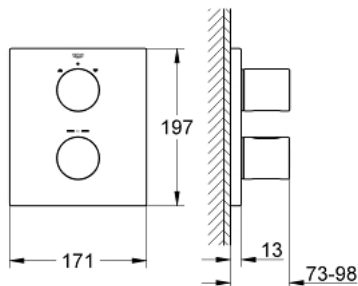

19 567 KS0 GROHTHERM 3000 COSMOPOLITAN THERMOSTAT WITH INTEGRATED 2-WAY DIVERTER FOR BATH OR SHOWER WITH MORE THAN ONE OUTLET

PRODUCT DESCRIPTION

- Colour: velvet black
- final installation set for
- 35 500 000
- rectangular metal wall escutcheon with hidden fixing and hidden sealings
- GROHE LongLife finish
- GROHE SafeStop - safety button at 38°C
- Aquadimmer with multiple function
- - shut off and flow control
- Diverter for 2 outlets
- without concealed body

19 567 KS0 GROHTHERM 3000 COSMOPOLITAN THERMOSTAT WITH INTEGRATED 2-WAY DIVERTER FOR BATH OR SHOWER WITH MORE THAN ONE OUTLET

SPARE PARTS, July 2010 – now

- 1: Handle (Spare part-nr. 47805KS0)
- 2: Shut-off handle (Spare part-nr. 47806KS0)
- 3: Escutcheon (Spare part-nr. 47828KS0)
- 4: Stop ring (Spare part-nr. 10089000)
- 5: Aquadimmer (Spare part-nr. 47364000)
- 6: Extension-set, 27,5 mm (Spare part-nr. 47781000)*
- 7: Socket spanner (Spare part-nr. 19332000)*
- 8: Scale handle (Spare part-nr. 47812KS0)*