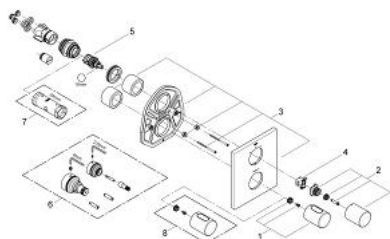

19 567 KS0 GROHTHERM 3000 COSMOPOLITAN THERMOSTAT WITH INTEGRATED 2-WAY DIVERTER FOR BATH OR SHOWER WITH MORE THAN ONE OUTLET

PRODUCT DESCRIPTION

- Colour: velvet black
- final installation set for
- 35 500 000
- rectangular metal wall escutcheon with hidden fixing and hidden sealings
- GROHE LongLife finish
- GROHE SafeStop - safety button at 38°C
- Aquadimmer with multiple function
- - shut off and flow control
- Diverter for 2 outlets
- without concealed body

19 567 KS0 GROHTHERM 3000 COSMOPOLITAN THERMOSTAT WITH INTEGRATED 2-WAY DIVERTER FOR BATH OR SHOWER WITH MORE THAN ONE OUTLET

SPARE PARTS, July 2010 – now

- 1: Handle (Spare part-nr. 47805KS0)
- 2: Shut-off handle (Spare part-nr. 47806KS0)
- 3: Escutcheon (Spare part-nr. 47828KS0)
- 4: Stop ring (Spare part-nr. 10089000)
- 5: Aquadimmer (Spare part-nr. 47364000)
- 6: Extension-set, 27,5 mm (Spare part-nr. 47781000)*
- 7: Socket spanner (Spare part-nr. 19332000)*
- 8: Scale handle (Spare part-nr. 47812KS0)*