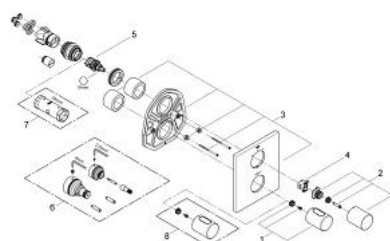

## 19 567 KS0 GROHTHERM 3000 COSMOPOLITAN THERMOSTAT WITH INTEGRATED 2-WAY DIVERTER FOR BATH OR SHOWER WITH MORE THAN ONE OUTLET

### PRODUCT DESCRIPTION

- Colour: velvet black
- set for final installation for
- GROHE Rapido T 35 500 000
- rectangular metal wall escutcheon with hidden fixing and hidden sealings
- GROHE LongLife finish
- GROHE SafeStop safety button at 38°C
- Aquadimmer with multiple function
- shut off and flow control
- diverter for 2 outlets
- without concealed body

### SPARE PARTS, 7月 2010 – now

- 1: Handle (Spare part-nr. 47805KS0)
- 2: Shut-off handle (Spare part-nr. 47806KS0)
- 3: Escutcheon (Spare part-nr. 47828KS0)
- 4: Stop ring (Spare part-nr. 10089000)
- 5: Aquadimmer (Spare part-nr. 47364000)
- 6: Extension set 27.5 mm (Spare part-nr. 47781000)\*
- 7: Socket spanner (Spare part-nr. 19332000)\*
- 8: Temperature scale handle (Spare part-nr. 47812KS0)\*