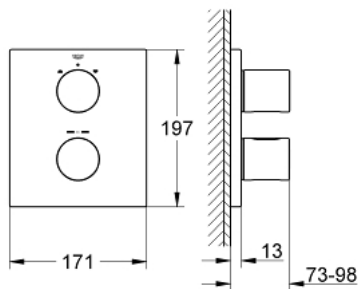

## 19 567 KS0 GROHTHERM 3000 COSMOPOLITAN THERMOSTAT WITH INTEGRATED 2-WAY DIVERTER FOR BATH OR SHOWER WITH MORE THAN ONE OUTLET

### PRODUCT DESCRIPTION

- Colour: velvet black
- set for final installation for
- GROHE Rapido T 35 500 000
- rectangular metal wall escutcheon with hidden fixing and hidden sealings
- GROHE LongLife finish
- GROHE SafeStop safety button at 38°C
- Aquadimmer with multiple function
- shut off and flow control
- diverter for 2 outlets
- without concealed body

### SPARE PARTS, 7月 2010 – now

- 1: Handle (Spare part-nr. 47805KS0)
- 2: Shut-off handle (Spare part-nr. 47806KS0)
- 3: Escutcheon (Spare part-nr. 47828KS0)
- 4: Stop ring (Spare part-nr. 10089000)
- 5: Aquadimmer (Spare part-nr. 47364000)
- 6: Extension set 27.5 mm (Spare part-nr. 47781000)\*
- 7: Socket spanner (Spare part-nr. 19332000)\*
- 8: Temperature scale handle (Spare part-nr. 47812KS0)\*