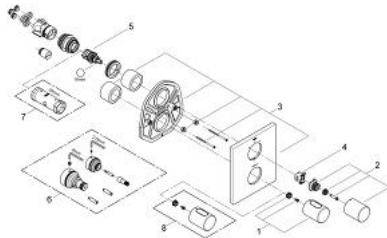

19 567 LS0 GROHTHERM 3000 COSMOPOLITAN THERMOSTAT WITH INTEGRATED 2-WAY DIVERTER FOR BATH OR SHOWER WITH MORE THAN ONE OUTLET

PRODUCT DESCRIPTION

- Colour: moon white
- final installation set for
- 35 500 000
- rectangular metal wall escutcheon with hidden fixing and hidden sealings
- GROHE LongLife finish
- GROHE SafeStop - safety button at 38°C
- GROHE SafeStop Plus - optional temperature limiter at 43°C included
- Aquadimmer with multiple function
- - shut off and flow control
- Diverter for 2 outlets
- without concealed body

19 567 LS0 GROHTHERM 3000 COSMOPOLITAN THERMOSTAT WITH INTEGRATED 2-WAY DIVERTER FOR BATH OR SHOWER WITH MORE THAN ONE OUTLET

SPARE PARTS, July 2010 – now

- 1: Handle (Spare part-nr. 47805LS0)
- 2: Shut-off handle (Spare part-nr. 47806LS0)
- 3: Escutcheon (Spare part-nr. 47828LS0)
- 4: Stop ring (Spare part-nr. 10089000)
- 5: Aquadimmer (Spare part-nr. 47364000)
- 6: Extension-set, 27,5 mm (Spare part-nr. 47781000)*
- 7: Socket spanner (Spare part-nr. 19332000)*
- 8: Scale handle (Spare part-nr. 47812LS0)*