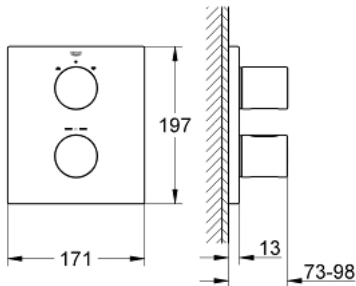

19 567 LS0 GROHTHERM 3000 COSMOPOLITAN THERMOSTAT WITH INTEGRATED 2-WAY DIVERTER FOR BATH OR SHOWER WITH MORE THAN ONE OUTLET

PRODUCT DESCRIPTION

- Colour: moon white
- final installation set for
- 35 500 000
- rectangular metal wall escutcheon with hidden fixing and hidden sealings
- GROHE LongLife finish
- GROHE SafeStop - safety button at 38°C
- GROHE SafeStop Plus - optional temperature limiter at 43°C included
- Aquadimmer with multiple function
- - shut off and flow control
- Diverter for 2 outlets
- without concealed body

19 567 LS0 GROHTHERM 3000 COSMOPOLITAN THERMOSTAT WITH INTEGRATED 2-WAY DIVERTER FOR BATH OR SHOWER WITH MORE THAN ONE OUTLET

SPARE PARTS, July 2010 – now

- 1: Handle (Spare part-nr. 47805LS0)
- 2: Shut-off handle (Spare part-nr. 47806LS0)
- 3: Escutcheon (Spare part-nr. 47828LS0)
- 4: Stop ring (Spare part-nr. 10089000)
- 5: Aquadimmer (Spare part-nr. 47364000)
- 6: Extension-set, 27,5 mm (Spare part-nr. 47781000)*
- 7: Socket spanner (Spare part-nr. 19332000)*
- 8: Scale handle (Spare part-nr. 47812LS0)*