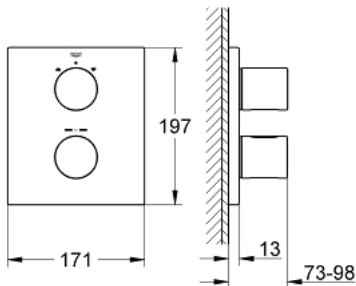

19 567 LS0 GROHTHERM 3000 COSMOPOLITAN THERMOSTAT WITH INTEGRATED 2-WAY DIVERTER FOR BATH OR SHOWER WITH MORE THAN ONE OUTLET

PRODUCT DESCRIPTION

- Colour: moon white
- set for final installation for
- GROHE Rapido T 35 500 000
- rectangular metal wall escutcheon with hidden fixing and hidden sealings
- GROHE LongLife finish
- GROHE SafeStop safety button at 38°C
- GROHE SafeStop Plus optional temperature limiter at 43°C included
- Aquadimmer with multiple function
- shut off and flow control
- diverter for 2 outlets
- without concealed body

19 567 LS0 GROHTHERM 3000 COSMOPOLITAN THERMOSTAT WITH INTEGRATED 2-WAY DIVERTER FOR BATH OR SHOWER WITH MORE THAN ONE OUTLET

SPARE PARTS, 7月 2010 – now

- 1: Handle (Spare part-nr. 47805LS0)
- 2: Shut-off handle (Spare part-nr. 47806LS0)
- 3: Escutcheon (Spare part-nr. 47828LS0)
- 4: Stop ring (Spare part-nr. 10089000)
- 5: Aquadimmer (Spare part-nr. 47364000)
- 6: Extension set 27.5 mm (Spare part-nr. 47781000)*
- 7: Socket spanner (Spare part-nr. 19332000)*
- 8: Temperature scale handle (Spare part-nr. 47812LS0)*