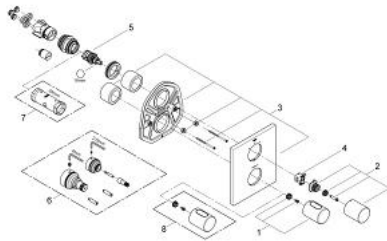

19 567 LS0 GROHTHERM 3000 COSMOPOLITAN THERMOSTAT WITH INTEGRATED 2-WAY DIVERTER FOR BATH OR SHOWER WITH MORE THAN ONE OUTLET

PRODUCT DESCRIPTION

- Colour: moon white
- set for final installation for
- GROHE Rapido T 35 500 000
- rectangular metal wall escutcheon with hidden fixing and hidden sealings
- GROHE LongLife finish
- GROHE SafeStop safety button at 38°C
- GROHE SafeStop Plus optional temperature limiter at 43°C included
- Aquadimmer with multiple function
- shut off and flow control
- diverter for 2 outlets
- without concealed body

19 567 LS0 GROHTHERM 3000 COSMOPOLITAN THERMOSTAT WITH INTEGRATED 2-WAY DIVERTER FOR BATH OR SHOWER WITH MORE THAN ONE OUTLET

SPARE PARTS, 7月 2010 – now

- 1: Handle (Spare part-nr. 47805LS0)
- 2: Shut-off handle (Spare part-nr. 47806LS0)
- 3: Escutcheon (Spare part-nr. 47828LS0)
- 4: Stop ring (Spare part-nr. 10089000)
- 5: Aquadimmer (Spare part-nr. 47364000)
- 6: Extension set 27.5 mm (Spare part-nr. 47781000)*
- 7: Socket spanner (Spare part-nr. 19332000)*
- 8: Temperature scale handle (Spare part-nr. 47812LS0)*