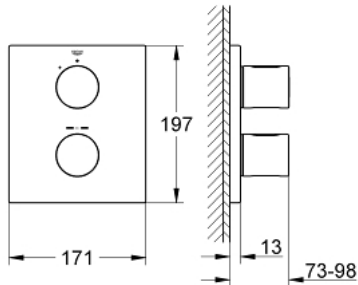

19 568 000 GROHTHERM 3000 COSMOPOLITAN THERMOSTAT SHOWER MIXER

PRODUCT DESCRIPTION

- Colour: chrome
- final installation set for
- GROHE Rapido T 35 500 000/35 050 000
- rectangular metal wall escutcheon with hidden fixing and hidden sealings
- GROHE LongLife finish
- GROHE SafeStop - safety button at 38°C
- GROHE SafeStop Plus - optional temperature limiter at 43°C included
- volume handle with FlowControl Button (button with individually adjustable stop)
- ceramic headpart 1/2", 180°
- without concealed body

19 568 000 GROHTHERM 3000 COSMOPOLITAN THERMOSTAT SHOWER MIXER

SPARE PARTS, April 2014 – now

- 1: Handle (Spare part-nr. 47805000)
- 2: Escutcheon (Spare part-nr. 47829000)
- 3: Temperature limiter (Spare part-nr. 10093000)
- 4: Ceramic headpart, 1/2" (Spare part-nr. 45346000)
- 5: Adapter 3/4" x 1/2" (Spare part-nr. 12702000)
- 6: Extension-set, 27,5 mm (Spare part-nr. 47780000)*
- 7: Scale handle (Spare part-nr. 47812000)*