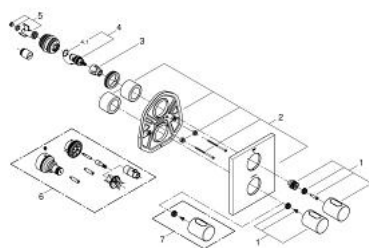

19 568 000 GROHTHERM 3000 COSMOPOLITAN THERMOSTAT SHOWER MIXER

PRODUCT DESCRIPTION

- Colour: chrome
- final installation set for
- GROHE Rapido T 35 500 000/35 050 000
- rectangular metal wall escutcheon with hidden fixing and hidden sealings
- GROHE LongLife finish
- GROHE SafeStop - safety button at 38°C
- GROHE SafeStop Plus - optional temperature limiter at 43°C included
- volume handle with FlowControl Button (button with individually adjustable stop)
- ceramic headpart 1/2", 180°
- without concealed body

19 568 000 GROHTHERM 3000 COSMOPOLITAN THERMOSTAT SHOWER MIXER

SPARE PARTS, April 2014 – now

- 1: Handle (Spare part-nr. 47805000)
- 2: Escutcheon (Spare part-nr. 47829000)
- 3: Temperature limiter (Spare part-nr. 10093000)
- 4: Ceramic headpart, 1/2" (Spare part-nr. 45346000)
- 5: Adapter 3/4" x 1/2" (Spare part-nr. 12702000)
- 6: Extension-set, 27,5 mm (Spare part-nr. 47780000)*
- 7: Scale handle (Spare part-nr. 47812000)*