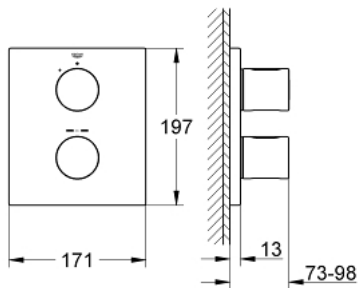

19 568 000 GROHTHERM 3000 COSMOPOLITAN THERMOSTATIC SHOWER MIXER

PRODUCT DESCRIPTION

- Colour: chrome
- set for final installation for
- GROHE Rapido T 35 500 000/35 050 000
- rectangular metal wall escutcheon with hidden fixing and hidden sealings
- GROHE LongLife finish
- GROHE SafeStop safety button at 38°C
- GROHE SafeStop Plus optional temperature limiter at 43°C included
- volume handle with FlowControl Button (button with individually adjustable stop)
- Carbodur ceramic headpart 1/2", 180°
- without concealed body

19 568 000 GROHTHERM 3000 COSMOPOLITAN THERMOSTATIC SHOWER MIXER

SPARE PARTS, 4月 2014 – now

- 1: Handle (Spare part-nr. 47805000)
- 2: Escutcheon (Spare part-nr. 47829000)
- 3: Stop (Spare part-nr. 10093000)
- 4: Ceramic headpart 1/2" (Spare part-nr. 45346000)
- 5: Adapter (Spare part-nr. 12702000)
- 6: Extension set 27.5 mm (Spare part-nr. 47780000)*
- 7: Temperature scale handle (Spare part-nr. 47812000)*