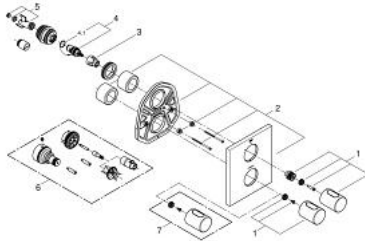

19 568 000 GROHTHERM 3000 COSMOPOLITAN THERMOSTATIC SHOWER MIXER

PRODUCT DESCRIPTION

- Colour: chrome
- set for final installation for
- GROHE Rapido T 35 500 000/35 050 000
- rectangular metal wall escutcheon with hidden fixing and hidden sealings
- GROHE LongLife finish
- GROHE SafeStop safety button at 38°C
- GROHE SafeStop Plus optional temperature limiter at 43°C included
- volume handle with FlowControl Button (button with individually adjustable stop)
- Carbodur ceramic headpart 1/2", 180°
- without concealed body

19 568 000 GROHTHERM 3000 COSMOPOLITAN THERMOSTATIC SHOWER MIXER

SPARE PARTS, 4月 2014 – now

- 1: Handle (Spare part-nr. 47805000)
- 2: Escutcheon (Spare part-nr. 47829000)
- 3: Stop (Spare part-nr. 10093000)
- 4: Ceramic headpart 1/2" (Spare part-nr. 45346000)
- 5: Adapter (Spare part-nr. 12702000)
- 6: Extension set 27.5 mm (Spare part-nr. 47780000)*
- 7: Temperature scale handle (Spare part-nr. 47812000)*