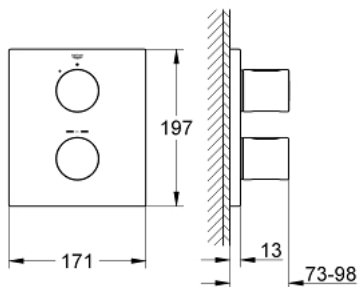

### PRODUCT DESCRIPTION

- Colour: velvet black
- final installation set for
- GROHE Rapido T 35 500 000/35 050 000
- rectangular metal wall escutcheon with hidden fixing and hidden sealings
- GROHE LongLife finish
- GROHE SafeStop - safety button at 38°C
- volume handle with FlowControl Button (button with individually adjustable stop)
- ceramic headpart 1/2", 180°
- without concealed body

### SPARE PARTS, July 2010 – now

- 1: Handle (Spare part-nr. 47805KS0)
- 2: Escutcheon (Spare part-nr. 47829KS0)
- 3: Temperature limiter (Spare part-nr. 10093000)
- 4: Ceramic headpart, 1/2" (Spare part-nr. 45346000)
- 5: Extension-set, 27,5 mm (Spare part-nr. 47780000)\*
- 6: Scale handle (Spare part-nr. 47812KS0)\*