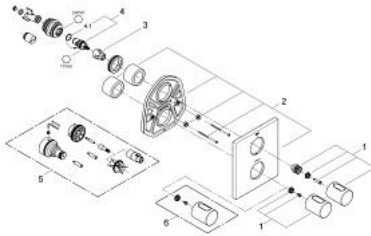

### PRODUCT DESCRIPTION

- Colour: velvet black
- final installation set for
- GROHE Rapido T 35 500 000/35 050 000
- rectangular metal wall escutcheon with hidden fixing and hidden sealings
- GROHE LongLife finish
- GROHE SafeStop - safety button at 38°C
- volume handle with FlowControl Button (button with individually adjustable stop)
- ceramic headpart 1/2", 180°
- without concealed body

### SPARE PARTS, July 2010 – now

- 1: Handle (Spare part-nr. 47805KS0)
- 2: Escutcheon (Spare part-nr. 47829KS0)
- 3: Temperature limiter (Spare part-nr. 10093000)
- 4: Ceramic headpart, 1/2" (Spare part-nr. 45346000)
- 5: Extension-set, 27,5 mm (Spare part-nr. 47780000)\*
- 6: Scale handle (Spare part-nr. 47812KS0)\*