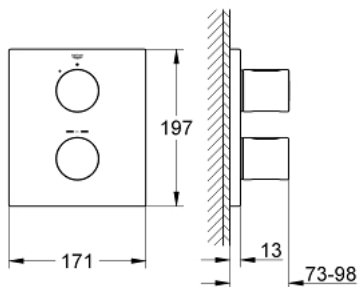

19 568 KS0 GROHTHERM 3000 COSMOPOLITAN THERMOSTATIC SHOWER MIXER

PRODUCT DESCRIPTION

- Colour: velvet black
- set for final installation for
- GROHE Rapido T 35 500 000/35 050 000
- rectangular metal wall escutcheon with hidden fixing and hidden sealings
- GROHE LongLife finish
- GROHE SafeStop safety button at 38°C
- volume handle with FlowControl Button (button with individually adjustable stop)
- Carbodur ceramic headpart 1/2", 180°
- without concealed body

19 568 KS0 GROHTHERM 3000 COSMOPOLITAN THERMOSTATIC SHOWER MIXER

SPARE PARTS, 7月 2010 – now

- 1: Handle (Spare part-nr. 47805KS0)
- 2: Escutcheon (Spare part-nr. 47829KS0)
- 3: Stop (Spare part-nr. 10093000)
- 4: Ceramic headpart 1/2" (Spare part-nr. 45346000)
- 5: Extension set 27.5 mm (Spare part-nr. 47780000)*
- 6: Temperature scale handle (Spare part-nr. 47812KS0)*