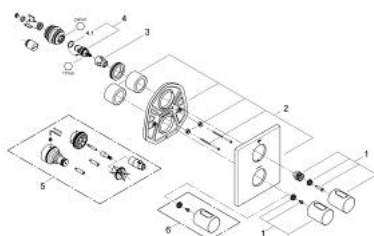

19 568 KS0 GROHTHERM 3000 COSMOPOLITAN THERMOSTATIC SHOWER MIXER

PRODUCT DESCRIPTION

- Colour: velvet black
- set for final installation for
- GROHE Rapido T 35 500 000/35 050 000
- rectangular metal wall escutcheon with hidden fixing and hidden sealings
- GROHE LongLife finish
- GROHE SafeStop safety button at 38°C
- volume handle with FlowControl Button (button with individually adjustable stop)
- Carbodur ceramic headpart 1/2", 180°
- without concealed body

19 568 KS0 GROHTHERM 3000 COSMOPOLITAN THERMOSTATIC SHOWER MIXER

SPARE PARTS, 7月 2010 – now

- 1: Handle (Spare part-nr. 47805KS0)
- 2: Escutcheon (Spare part-nr. 47829KS0)
- 3: Stop (Spare part-nr. 10093000)
- 4: Ceramic headpart 1/2" (Spare part-nr. 45346000)
- 5: Extension set 27.5 mm (Spare part-nr. 47780000)*
- 6: Temperature scale handle (Spare part-nr. 47812KS0)*