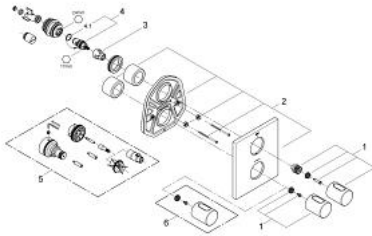

19 568 LS0 GROHTHERM 3000 COSMOPOLITAN THERMOSTAT SHOWER MIXER

PRODUCT DESCRIPTION

- Colour: moon white
- final installation set for
- GROHE Rapido T 35 500 000/35 050 000
- rectangular metal wall escutcheon with hidden fixing and hidden sealings
- GROHE LongLife finish
- GROHE SafeStop - safety button at 38°C
- GROHE SafeStop Plus - optional temperature limiter at 43°C included
- volume handle with FlowControl Button (button with individually adjustable stop)
- ceramic headpart 1/2", 180°
- without concealed body

19 568 LS0 GROHTHERM 3000 COSMOPOLITAN THERMOSTAT SHOWER MIXER

SPARE PARTS, July 2010 – now

- 1: Handle (Spare part-nr. 47805LS0)
- 2: Escutcheon (Spare part-nr. 47829LS0)
- 3: Temperature limiter (Spare part-nr. 10093000)
- 4: Ceramic headpart, 1/2" (Spare part-nr. 45346000)
- 5: Extension-set, 27,5 mm (Spare part-nr. 47780000)*
- 6: Scale handle (Spare part-nr. 47812LS0)*