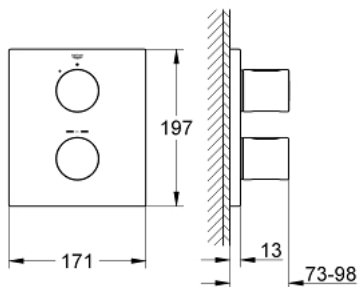

19 568 LS0 GROHTHERM 3000 COSMOPOLITAN THERMOSTAT SHOWER MIXER

PRODUCT DESCRIPTION

- Colour: moon white
- final installation set for
- GROHE Rapido T 35 500 000/35 050 000
- rectangular metal wall escutcheon with hidden fixing and hidden sealings
- GROHE LongLife finish
- GROHE SafeStop - safety button at 38°C
- GROHE SafeStop Plus - optional temperature limiter at 43°C included
- volume handle with FlowControl Button (button with individually adjustable stop)
- ceramic headpart 1/2", 180°
- without concealed body

19 568 LS0 GROHTHERM 3000 COSMOPOLITAN THERMOSTAT SHOWER MIXER

SPARE PARTS, July 2010 – now

- 1: Handle (Spare part-nr. 47805LS0)
- 2: Escutcheon (Spare part-nr. 47829LS0)
- 3: Temperature limiter (Spare part-nr. 10093000)
- 4: Ceramic headpart, 1/2" (Spare part-nr. 45346000)
- 5: Extension-set, 27,5 mm (Spare part-nr. 47780000)*
- 6: Scale handle (Spare part-nr. 47812LS0)*