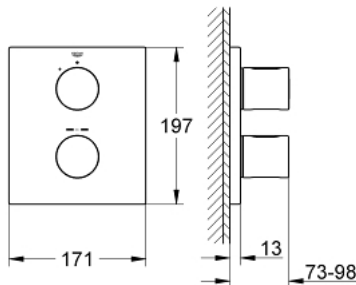

19 568 LS0 GROHTHERM 3000 COSMOPOLITAN THERMOSTATIC SHOWER MIXER

PRODUCT DESCRIPTION

- Colour: moon white
- set for final installation for
- GROHE Rapido T 35 500 000/35 050 000
- rectangular metal wall escutcheon with hidden fixing and hidden sealings
- GROHE LongLife finish
- GROHE SafeStop safety button at 38°C
- GROHE SafeStop Plus optional temperature limiter at 43°C included
- volume handle with FlowControl Button (button with individually adjustable stop)
- Carbodur ceramic headpart 1/2", 180°
- without concealed body

19 568 LS0 GROHTHERM 3000 COSMOPOLITAN THERMOSTATIC SHOWER MIXER

SPARE PARTS, 7月 2010 – now

- 1: Handle (Spare part-nr. 47805LS0)
- 2: Escutcheon (Spare part-nr. 47829LS0)
- 3: Stop (Spare part-nr. 10093000)
- 4: Ceramic headpart 1/2" (Spare part-nr. 45346000)
- 5: Extension set 27.5 mm (Spare part-nr. 47780000)*
- 6: Temperature scale handle (Spare part-nr. 47812LS0)*