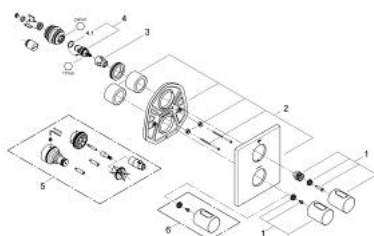

19 568 LS0 GROHTHERM 3000 COSMOPOLITAN THERMOSTATIC SHOWER MIXER

PRODUCT DESCRIPTION

- Colour: moon white
- set for final installation for
- GROHE Rapido T 35 500 000/35 050 000
- rectangular metal wall escutcheon with hidden fixing and hidden sealings
- GROHE LongLife finish
- GROHE SafeStop safety button at 38°C
- GROHE SafeStop Plus optional temperature limiter at 43°C included
- volume handle with FlowControl Button (button with individually adjustable stop)
- Carbodur ceramic headpart 1/2", 180°
- without concealed body

19 568 LS0 GROHTHERM 3000 COSMOPOLITAN THERMOSTATIC SHOWER MIXER

SPARE PARTS, 7月 2010 – now

- 1: Handle (Spare part-nr. 47805LS0)
- 2: Escutcheon (Spare part-nr. 47829LS0)
- 3: Stop (Spare part-nr. 10093000)
- 4: Ceramic headpart 1/2" (Spare part-nr. 45346000)
- 5: Extension set 27.5 mm (Spare part-nr. 47780000)*
- 6: Temperature scale handle (Spare part-nr. 47812LS0)*