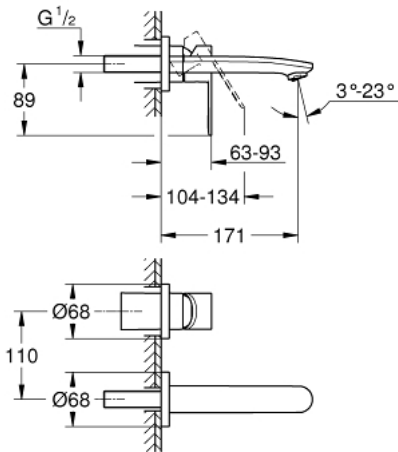

19 571 002 EUROSTYLE COSMOPOLITAN 2-HOLE BASIN MIXER S-SIZE

PRODUCT DESCRIPTION

- Colour: chrome
- wall mounted
- trim set for use with rough-in set 23 571 000 / 32 635 000
- without concealed body
- metal escutcheon
- metal lever
- GROHE LongLife finish
- GROHE AquaGuide adjustable mousseur
- centre distance 110 mm
- projection 170 mm

19 571 002 EUROSTYLE COSMOPOLITAN 2-HOLE BASIN MIXER S-SIZE

SPARE PARTS, February 2019 – now

1: Lever (Spare part-nr. 46751000)

2: Flow straightener (Spare part-nr. 64451000)

3: Extension (Spare part-nr. 46943000)*