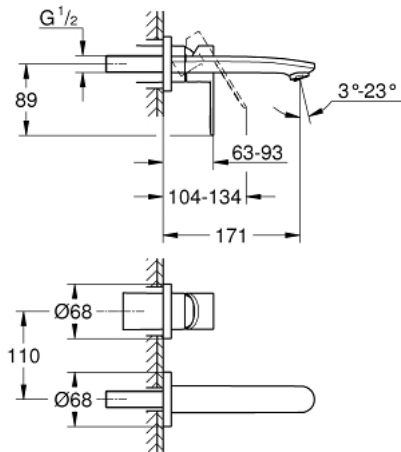

## 19 571 002 EUROSTYLE COSMOPOLITAN TWO-HOLE BASIN MIXER S-SIZE

### PRODUCT DESCRIPTION

- Colour: chrome
- wall mounted
- trim set for use with rough-in set 23 571 000 / 32 635 000
- without concealed body
- metal escutcheon
- metal lever
- GROHE LongLife finish
- GROHE AquaGuide adjustable mousseur
- center distance 110 mm
- projection 171 mm

### SPARE PARTS, 2月 2019 – now

- 1: Lever (Spare part-nr. 46751000)
- 2: Flow straightener (Spare part-nr. 64451000)
- 3: Extension (Spare part-nr. 46943000)\*

\* Optional accessories