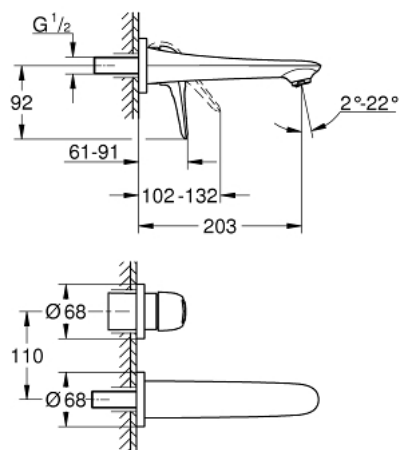

19 571 003 EUROSTYLE TWO-HOLE BASIN MIXER M-SIZE

PRODUCT DESCRIPTION

- Colour: chrome
- wall mounted
- without concealed body
- trim set for use with rough-in set 23 571 000 / 32 635 000
- metal escutcheon
- loop metal lever
- GROHE LongLife finish
- GROHE EcoJoy - Less water, perfect flow
- maximum flow rate (at 3 bar): 5 l/min
- GROHE AquaGuide adjustable mousseur
- center distance 110 mm
- projection 203 mm

19 571 003 EUROSTYLE TWO-HOLE BASIN MIXER M-SIZE

SPARE PARTS, 1月 2015 – now

1: Lever (Spare part-nr. 46941000)

2: Flow straightener (Spare part-nr. 46837000)

3: Extension (Spare part-nr. 46943000)*

* Optional accessories