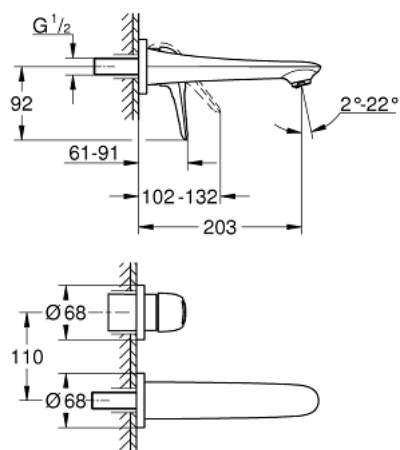

19 571 LS3 EUROSTYLE 2-HOLE BASIN MIXER M-SIZE

PRODUCT DESCRIPTION

- Colour: moon white/chrome
- wall mounted
- without concealed body
- trim set for use with rough-in set 23 571 000 / 32 635 000
- metal escutcheon
- loop metal lever
- GROHE LongLife finish
- GROHE AquaGuide adjustable mousseur
- centre distance 110 mm
- projection 203 mm

19 571 LS3 EUROSTYLE 2-HOLE BASIN MIXER M-SIZE

SPARE PARTS, January 2015 – now

- 1: Lever (Spare part-nr. 46941LS0)
- 2: Flow straightener (Spare part-nr. 46837000)
- 3: Extension (Spare part-nr. 46943000)*