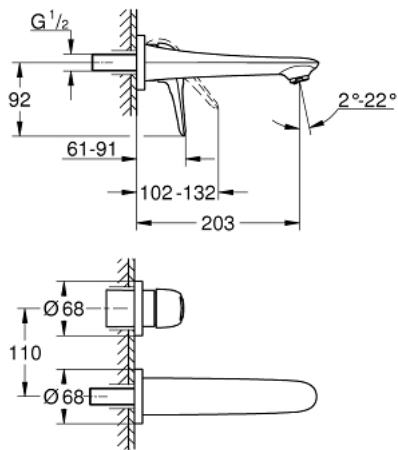

## 19 571 LS3 EUROSTYLE TWO-HOLE BASIN MIXER M-SIZE

### PRODUCT DESCRIPTION

- Colour: moon white/chrome
- wall mounted
- without concealed body
- trim set for use with rough-in set 23 571 000 / 32 635 000
- metal escutcheon
- loop metal lever
- GROHE LongLife finish
- GROHE AquaGuide adjustable mousseur
- center distance 110 mm
- projection 203 mm

### SPARE PARTS, 1月 2015 – now

- 1: Lever (Spare part-nr. 46941LS0)
- 2: Flow straightener (Spare part-nr. 46837000)
- 3: Extension (Spare part-nr. 46943000)\*

\* Optional accessories