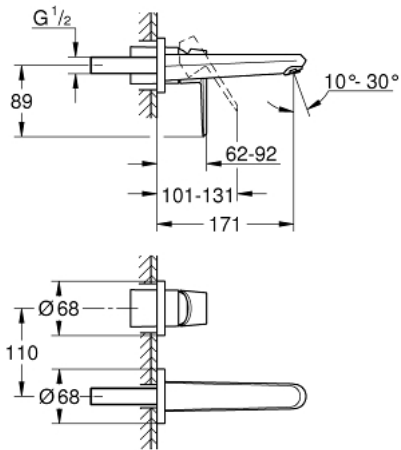

19 573 002 EURODISC COSMOPOLITAN 2-HOLE BASIN MIXER M-SIZE

PRODUCT DESCRIPTION

- Colour: chrome
- wall mounted
- trim set for use with rough-in set 23 571 000 / 32 635 000
- without concealed body
- metal escutcheon
- metal lever
- GROHE LongLife finish
- GROHE AquaGuide NEW
- centre distance 110 mm
- projection 170 mm(middle mousseur)
- minimum pressure 1,0 bar

19 573 002 EURODISC COSMOPOLITAN 2-HOLE BASIN MIXER M-SIZE

SPARE PARTS, September 2019 – now

1: Lever (Spare part-nr. 46742000)

2: Flow straightener (Spare part-nr. 64451000)

3: Extension (Spare part-nr. 46943000)*