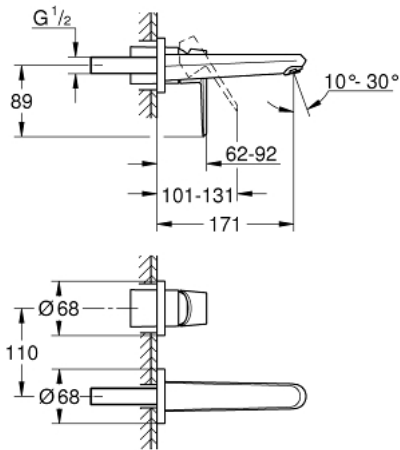

19 573 002 EURODISC COSMOPOLITAN TWO-HOLE BASIN MIXER M-SIZE

PRODUCT DESCRIPTION

- Colour: chrome
- wall mounted
- trim set for use with rough-in set 23 571 000 / 32 635 000
- without concealed body
- metal escutcheon
- metal lever
- GROHE LongLife finish
- GROHE AquaGuide
- center distance 110 mm
- projection 170 mm
- min. recommended pressure 1.0 bar

19 573 002 EURODISC COSMOPOLITAN TWO-HOLE BASIN MIXER M-SIZE

SPARE PARTS, 9月 2019 – now

- 1: Lever (Spare part-nr. 46742000)
- 2: Flow straightener (Spare part-nr. 64451000)
- 3: Extension (Spare part-nr. 46943000)*