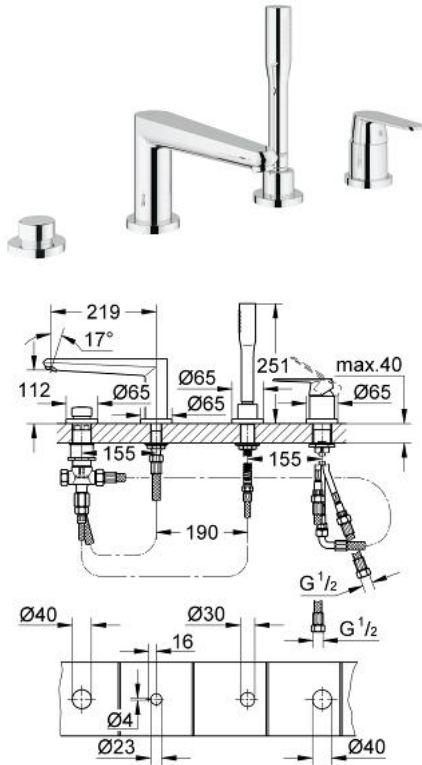

## 19 574 002 EURODISC COSMOPOLITAN 4-HOLE SINGLE LEVER BATH COMBINATION

### PRODUCT DESCRIPTION

- Colour: chrome
- GROHE LongLife finish
- consists of:
  - GROHE SilkMove 46 mm ceramic cartridge
  - single lever mixer operating element
  - pre-assembled spout fixing
  - bath spout with Mousseur
  - automatic diverter: bath/shower
  - Euphoria Cosmopolitan hand shower (27 400)
  - metal shower hose 2000 mm
  - flexible connection hoses
  - connection for shower hose
  - Protected against backflow
  - for use with 29 037 000

### SPARE PARTS, March 2015 – now

- 1: Lever (Spare part-nr. 46725000)
- 2: Shield (Spare part-nr. 46727000)
- 3: Cartridge (Spare part-nr. 46048000)
- 4: Tube (Spare part-nr. 07227000)
- 5: Dirt strainer (Spare part-nr. 0700200M)
- 6: Cone nut (Spare part-nr. 08864000)
- 7: Compression spring (Spare part-nr. 00869000)
- 8: Diverter knob (Spare part-nr. 46721000)
- 9: Diverter (Spare part-nr. 45443000)
- 9.1: O-ring  $\varnothing 6 \times \varnothing 2$  (Spare part-nr. 0128300M)
- 9.2: Seat washer (Spare part-nr. 0120500M)
- 10: Repl.kit f.shank fastening 3/4" (Spare part-nr. 45444000)
- 11: Non-return valve (Spare part-nr. 08565000)
- 12: Tube (Spare part-nr. 07300000)
- 13: Mousseur (Spare part-nr. 13922000)
- 14: Tube (Spare part-nr. 48018000)
- 15: Tube (Spare part-nr. 48017000)
- 16: Metal hose (Spare part-nr. 28146000)
- 17: Temperature limiter (Spare part-nr. 46375000)\*
- 18: Socket spanner (Spare part-nr. 19332000)\*