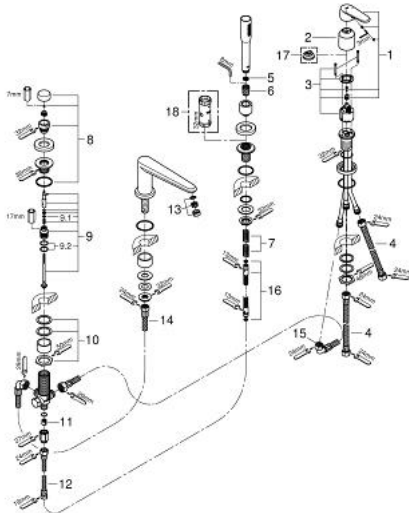

## 19 574 002 EURODISC COSMOPOLITAN 4-HOLE SINGLE LEVER BATH COMBINATION

### PRODUCT DESCRIPTION

- Colour: chrome
- GROHE LongLife finish
- consists of:
  - GROHE SilkMove 46 mm ceramic cartridge
  - single lever mixer operating element
  - pre-assembled spout fixing
  - bath spout with Mousseur
  - automatic diverter: bath/shower
  - Euphoria Cosmopolitan hand shower (27 400)
  - metal shower hose 2000 mm
  - flexible connection hoses
  - connection for shower hose
  - Protected against backflow
  - for use with 29 037 000

### SPARE PARTS, March 2015 – now

- 1: Lever (Spare part-nr. 46725000)
- 2: Shield (Spare part-nr. 46727000)
- 3: Cartridge (Spare part-nr. 46048000)
- 4: Tube (Spare part-nr. 07227000)
- 5: Dirt strainer (Spare part-nr. 0700200M)
- 6: Cone nut (Spare part-nr. 08864000)
- 7: Compression spring (Spare part-nr. 00869000)
- 8: Diverter knob (Spare part-nr. 46721000)
- 9: Diverter (Spare part-nr. 45443000)
- 9.1: O-ring  $\varnothing 6 \times \varnothing 2$  (Spare part-nr. 0128300M)
- 9.2: Seat washer (Spare part-nr. 0120500M)
- 10: Repl.kit f.shank fastening 3/4" (Spare part-nr. 45444000)
- 11: Non-return valve (Spare part-nr. 08565000)
- 12: Tube (Spare part-nr. 07300000)
- 13: Mousseur (Spare part-nr. 13922000)
- 14: Tube (Spare part-nr. 48018000)
- 15: Tube (Spare part-nr. 48017000)
- 16: Metal hose (Spare part-nr. 28146000)
- 17: Temperature limiter (Spare part-nr. 46375000)\*
- 18: Socket spanner (Spare part-nr. 19332000)\*