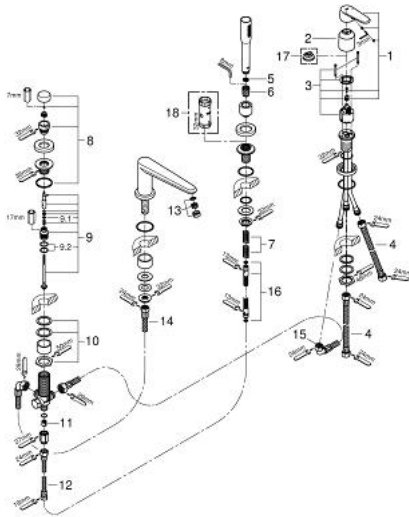

19 574 002 EURODISC COSMOPOLITAN FOUR-HOLE SINGLE-LEVER BATH COMBINATION

SPARE PARTS, 3月 2015 – now

- 1: Lever (Spare part-nr. 46725000)
- 2: Cap (Spare part-nr. 46727000)
- 3: Cartridge (Spare part-nr. 46048000)
- 4: Connecting hose (Spare part-nr. 07227000)
- 5: Dirt strainer (Spare part-nr. 0700200M)
- 6: Cone nut (Spare part-nr. 08864000)
- 7: Compression spring (Spare part-nr. 00869000)
- 8: Diverter knob (Spare part-nr. 46721000)
- 9: Diverter (Spare part-nr. 45443000)
- 9.1: Sealing washer $\varnothing 6 \times \varnothing 2$ (Spare part-nr. 0128300M)
- 9.2: Sealing washer (Spare part-nr. 0120500M)
- 10: Replacement kit for shank fastening (Spare part-nr. 45444000)
- 11: Non-return valve (Spare part-nr. 08565000)
- 12: Connecting hose (Spare part-nr. 07300000)
- 13: Mousseur (Spare part-nr. 13922000)
- 14: Connecting hose (Spare part-nr. 48018000)
- 15: Connecting hose (Spare part-nr. 48017000)
- 16: Metal shower hose (Spare part-nr. 28146000)
- 17: Temperature limiter (Spare part-nr. 46375000)*
- 18: Socket spanner (Spare part-nr. 19332000)*