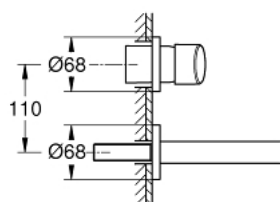

19 575 001 **CONCETTO 2-HOLE BASIN MIXER**
S-SIZE

PRODUCT DESCRIPTION

- Colour: chrome
- wall mounted
- trim set for use with rough-in set 23 571 000 / 32 635 000
- without concealed body
- metal escutcheon
- metal lever
- GROHE LongLife finish
- GROHE AquaGuide adjustable mousseur
- centre distance 110 mm
- projection 147 mm

19 575 001 **CONCETTO 2-HOLE BASIN MIXER**
S-SIZE

SPARE PARTS, March 2010 – now

1: Lever (Spare part-nr. 46756000)

2: Mousseur (Spare part-nr. 48072000)

3: Extension (Spare part-nr. 46627000)*

* Optional accessories