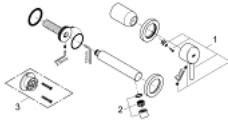

19 575 001 **CONCETTO 2-HOLE BASIN MIXER**
S-SIZE

PRODUCT DESCRIPTION

- Colour: chrome
- wall mounted
- trim set for use with rough-in set 23 571 000 / 32 635 000
- without concealed body
- metal escutcheon
- metal lever
- GROHE LongLife finish
- GROHE AquaGuide adjustable mousseur
- centre distance 110 mm
- projection 147 mm

19 575 001 **CONCETTO 2-HOLE BASIN MIXER**
S-SIZE

SPARE PARTS, March 2010 – now

1: Lever (Spare part-nr. 46756000)

2: Mousseur (Spare part-nr. 48072000)

3: Extension (Spare part-nr. 46627000)*

* Optional accessories