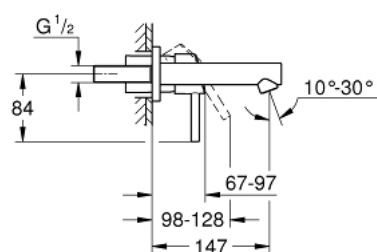

19 575 001 **CONCETTO 2-HOLE BASIN MIXER**
S-SIZE

PRODUCT DESCRIPTION

- Colour: chrome
- wall mounted
- trim set for use with rough-in set 23 571 000 / 32 635 000
- without concealed body
- metal escutcheon
- metal lever
- GROHE LongLife finish
- GROHE AquaGuide adjustable mousseur
- centre distance 110 mm
- projection 147 mm

19 575 001 **CONCETTO 2-HOLE BASIN MIXER**
S-SIZE

SPARE PARTS, March 2010 – now

1: Lever (Spare part-nr. 46756000)

2: Mousseur (Spare part-nr. 48072000)

3: Extension (Spare part-nr. 46627000)*

* Optional accessories