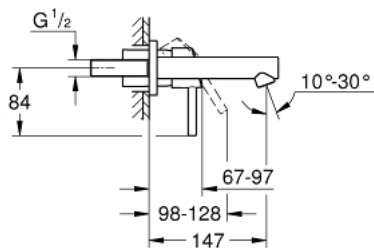

19 575 001 **CONCETTO TWO-HOLE BASIN MIXER** **S-SIZE**

PRODUCT DESCRIPTION

- Colour: chrome
- wall mounted
- trim set for use with rough-in set 23 571 000 / 32 635 000
- without concealed body
- metal escutcheon
- metal lever
- GROHE LongLife finish
- GROHE AquaGuide adjustable mousseur
- center distance 110 mm
- projection 147 mm

19 575 001 **CONCETTO TWO-HOLE BASIN MIXER** **S-SIZE**

SPARE PARTS, 3月 2010 – now

1: Lever (Spare part-nr. 46756000)

2: Mousseur (Spare part-nr. 48072000)

3: Extension (Spare part-nr. 46627000)*

* Optional accessories