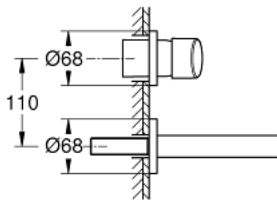

19 575 001 **CONCETTO TWO-HOLE BASIN MIXER** **S-SIZE**

PRODUCT DESCRIPTION

- Colour: chrome
- wall mounted
- trim set for use with rough-in set 23 571 000 / 32 635 000
- without concealed body
- metal escutcheon
- metal lever
- GROHE LongLife finish
- GROHE AquaGuide adjustable mousseur
- center distance 110 mm
- projection 147 mm

19 575 001 **CONCETTO TWO-HOLE BASIN MIXER** **S-SIZE**

SPARE PARTS, 3月 2010 – now

1: Lever (Spare part-nr. 46756000)

2: Mousseur (Spare part-nr. 48072000)

3: Extension (Spare part-nr. 46627000)*

* Optional accessories