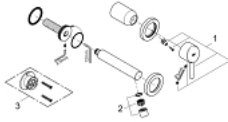

19 575 001 **CONCETTO TWO-HOLE BASIN MIXER** **S-SIZE**

PRODUCT DESCRIPTION

- Colour: chrome
- wall mounted
- trim set for use with rough-in set 23 571 000 / 32 635 000
- without concealed body
- metal escutcheon
- metal lever
- GROHE LongLife finish
- GROHE AquaGuide adjustable mousseur
- center distance 110 mm
- projection 147 mm

19 575 001 **CONCETTO TWO-HOLE BASIN MIXER** **S-SIZE**

SPARE PARTS, 3月 2010 – now

1: Lever (Spare part-nr. 46756000)

2: Mousseur (Spare part-nr. 48072000)

3: Extension (Spare part-nr. 46627000)*

* Optional accessories