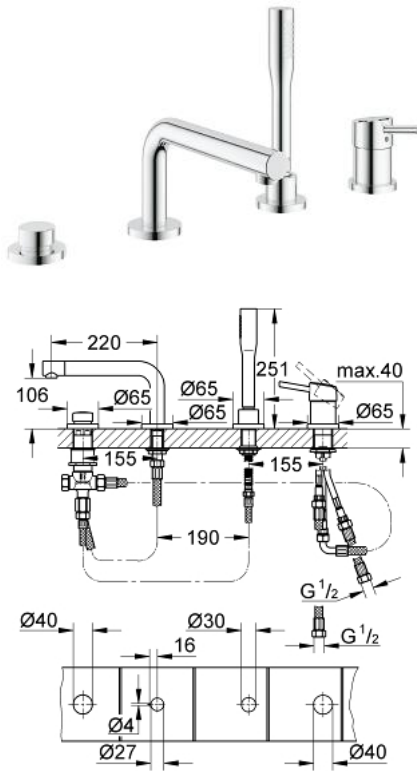

19 576 001 **CONCETTO 4-HOLE SINGLE LEVER BATH COMBINATION**

PRODUCT DESCRIPTION

- Colour: chrome
- GROHE SilkMove 46 mm ceramic cartridge
- GROHE LongLife finish
- consists of:
 - pre-assembled spout fixing
 - single lever mixer operating element
 - bath spout with Mousseur
 - automatic diverter: bath/shower
 - Euphoria Cosmopolitan hand shower (27 400)
 - metal shower hose 2000 mm
 - flexible connection hoses
 - connection for shower hose
 - Protected against backflow
 - can be used with 29 037 000
 - minimum pressure 1,0 bar

19 576 001 **CONCETTO 4-HOLE SINGLE LEVER BATH COMBINATION**

SPARE PARTS, March 2015 – now

- 1: Lever (Spare part-nr. 46723000)
- 2: Shield (Spare part-nr. 46727000)
- 3: Cartridge (Spare part-nr. 46048000)
- 4: Tube (Spare part-nr. 07227000)
- 5: Dirt strainer (Spare part-nr. 0700200M)
- 6: Cone nut (Spare part-nr. 08864000)
- 7: Compression spring (Spare part-nr. 00869000)
- 8: Diverter knob (Spare part-nr. 46721000)
- 9: Diverter (Spare part-nr. 45443000)
- 9.1: O-ring $\varnothing 6 \times \varnothing 2$ (Spare part-nr. 0128300M)
- 9.2: Seat washer (Spare part-nr. 0120500M)
- 10: Repl.kit f.shank fastening 3/4" (Spare part-nr. 45444000)
- 11: Non-return valve (Spare part-nr. 08565000)
- 12: Tube (Spare part-nr. 07300000)
- 13: Flow straightener (Spare part-nr. 46724000)
- 14: Tube (Spare part-nr. 48018000)
- 15: Tube (Spare part-nr. 48017000)
- 16: Metal hose (Spare part-nr. 28146000)
- 17: Temperature limiter (Spare part-nr. 46375000)*
- 18: Socket spanner (Spare part-nr. 19332000)*