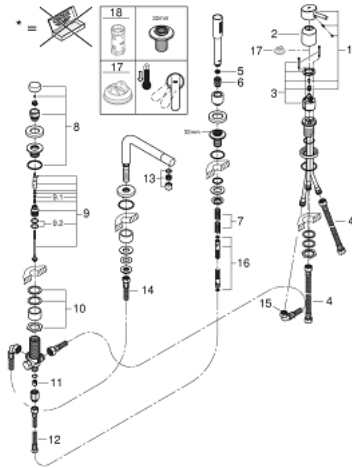

19 576 001 **CONCETTO 4-HOLE SINGLE LEVER BATH COMBINATION**

PRODUCT DESCRIPTION

- Colour: chrome
- GROHE SilkMove 46 mm ceramic cartridge
- GROHE LongLife finish
- consists of:
 - pre-assembled spout fixing
 - single lever mixer operating element
 - bath spout with Mousseur
 - automatic diverter: bath/shower
 - Euphoria Cosmopolitan hand shower (27 400)
 - metal shower hose 2000 mm
 - flexible connection hoses
 - connection for shower hose
 - Protected against backflow
 - can be used with 29 037 000
 - minimum pressure 1,0 bar

19 576 001 **CONCETTO 4-HOLE SINGLE LEVER BATH COMBINATION**

SPARE PARTS, March 2015 – now

- 1: Lever (Spare part-nr. 46723000)
- 2: Shield (Spare part-nr. 46727000)
- 3: Cartridge (Spare part-nr. 46048000)
- 4: Tube (Spare part-nr. 07227000)
- 5: Dirt strainer (Spare part-nr. 0700200M)
- 6: Cone nut (Spare part-nr. 08864000)
- 7: Compression spring (Spare part-nr. 00869000)
- 8: Diverter knob (Spare part-nr. 46721000)
- 9: Diverter (Spare part-nr. 45443000)
- 9.1: O-ring $\varnothing 6 \times \varnothing 2$ (Spare part-nr. 0128300M)
- 9.2: Seat washer (Spare part-nr. 0120500M)
- 10: Repl.kit f.shank fastening 3/4" (Spare part-nr. 45444000)
- 11: Non-return valve (Spare part-nr. 08565000)
- 12: Tube (Spare part-nr. 07300000)
- 13: Flow straightener (Spare part-nr. 46724000)
- 14: Tube (Spare part-nr. 48018000)
- 15: Tube (Spare part-nr. 48017000)
- 16: Metal hose (Spare part-nr. 28146000)
- 17: Temperature limiter (Spare part-nr. 46375000)*
- 18: Socket spanner (Spare part-nr. 19332000)*