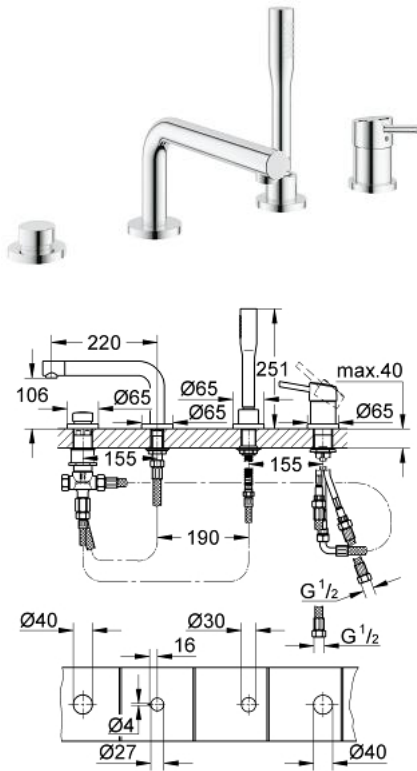

19 576 001 CONCETTO FOUR-HOLE SINGLE-LEVER BATH COMBINATION

PRODUCT DESCRIPTION

- Colour: chrome
- GROHE SilkMove 46 mm ceramic cartridge
- GROHE LongLife finish
- consisting of:
 - pre-assembled spout fixing
 - single lever mixer operating element
 - bath inlet with mousseur
 - diverter bath/shower
 - Euphoria Cosmopolitan hand shower (27 400)
 - metal shower hose 2000 mm
 - flexible connection hoses
 - connection for shower hose
 - protected against backflow
 - can be used with baseframe 29 037 000 (please order separately)
 - min. recommended pressure 1.0 bar

19 576 001 CONCETTO FOUR-HOLE SINGLE-LEVER BATH COMBINATION

SPARE PARTS, 3月 2015 – now

- 1: Lever (Spare part-nr. 46723000)
 - 2: Cap (Spare part-nr. 46727000)
 - 3: Cartridge (Spare part-nr. 46048000)
 - 4: Connecting hose (Spare part-nr. 07227000)
 - 5: Dirt strainer (Spare part-nr. 0700200M)
 - 6: Cone nut (Spare part-nr. 08864000)
 - 7: Compression spring (Spare part-nr. 00869000)
 - 8: Diverter knob (Spare part-nr. 46721000)
 - 9: Diverter (Spare part-nr. 45443000)
 - 9.1: Sealing washer $\varnothing 6 \times \varnothing 2$ (Spare part-nr. 0128300M)
 - 9.2: Sealing washer (Spare part-nr. 0120500M)
 - 10: Replacement kit for shank fastening (Spare part-nr. 45444000)
 - 11: Non-return valve (Spare part-nr. 08565000)
 - 12: Connecting hose (Spare part-nr. 07300000)
 - 13: Flow straightener (Spare part-nr. 46724000)
 - 14: Connecting hose (Spare part-nr. 48018000)
 - 15: Connecting hose (Spare part-nr. 48017000)
 - 16: Metal shower hose (Spare part-nr. 28146000)
 - 17: Temperature limiter (Spare part-nr. 46375000)*
 - 18: Socket spanner (Spare part-nr. 19332000)*
- * Optional accessories