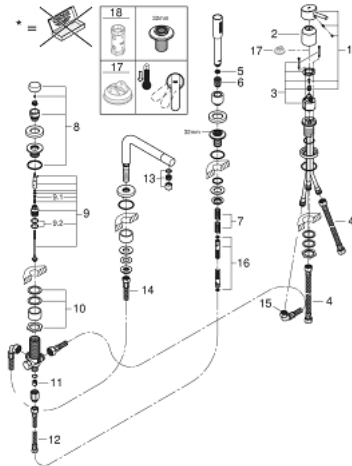

19 576 001 CONCETTO FOUR-HOLE SINGLE-LEVER BATH COMBINATION

PRODUCT DESCRIPTION

- Colour: chrome
- GROHE SilkMove 46 mm ceramic cartridge
- GROHE LongLife finish
- consisting of:
 - pre-assembled spout fixing
 - single lever mixer operating element
 - bath inlet with mousseur
 - diverter bath/shower
 - Euphoria Cosmopolitan hand shower (27 400)
 - metal shower hose 2000 mm
 - flexible connection hoses
 - connection for shower hose
 - protected against backflow
 - can be used with baseframe 29 037 000 (please order separately)
 - min. recommended pressure 1.0 bar

19 576 001 CONCETTO FOUR-HOLE SINGLE-LEVER BATH COMBINATION

SPARE PARTS, 3月 2015 – now

- 1: Lever (Spare part-nr. 46723000)
 - 2: Cap (Spare part-nr. 46727000)
 - 3: Cartridge (Spare part-nr. 46048000)
 - 4: Connecting hose (Spare part-nr. 07227000)
 - 5: Dirt strainer (Spare part-nr. 0700200M)
 - 6: Cone nut (Spare part-nr. 08864000)
 - 7: Compression spring (Spare part-nr. 00869000)
 - 8: Diverter knob (Spare part-nr. 46721000)
 - 9: Diverter (Spare part-nr. 45443000)
 - 9.1: Sealing washer $\varnothing 6 \times \varnothing 2$ (Spare part-nr. 0128300M)
 - 9.2: Sealing washer (Spare part-nr. 0120500M)
 - 10: Replacement kit for shank fastening (Spare part-nr. 45444000)
 - 11: Non-return valve (Spare part-nr. 08565000)
 - 12: Connecting hose (Spare part-nr. 07300000)
 - 13: Flow straightener (Spare part-nr. 46724000)
 - 14: Connecting hose (Spare part-nr. 48018000)
 - 15: Connecting hose (Spare part-nr. 48017000)
 - 16: Metal shower hose (Spare part-nr. 28146000)
 - 17: Temperature limiter (Spare part-nr. 46375000)*
 - 18: Socket spanner (Spare part-nr. 19332000)*
- * Optional accessories